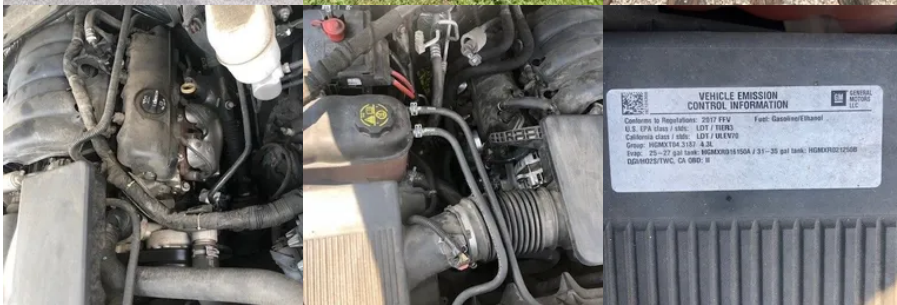

2017 Chevy Silverado 1500

Equipment Information

Price: \$18,500

Location: Eagle Lake, FL

Unit Number: 99010793

Unit Address: 2951 HWY 17 S

City: Eagle Lake

State: FL - Florida

Comments:

Truck needs a new transmission. The transmission is slipping bad.

VIN	3GCUKREH2HG124308
Make	Chevy
Model	Silverado 1500
Year	2017
Color	Black
Mileage	229,426
Drivable	Yes
Unit Starts and Runs	Yes
Needs Towed	Yes
Engine	LV3 CHEVY 5.3 VORTEC