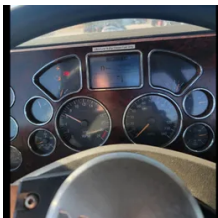

2015 Mack Pinnacle Day

Equipment Information

Price: \$23,000
Location: Green Bay, WI
Unit Number: 1110860
Unit Address:
City: Green Bay
State: WI - Wisconsin

Comments:
CEL LIGHT ON

Make	Mack
Model	Pinnacle
Year	2015
Mileage	595,075
Fuel Type	Diesel
Drivable	Yes
Unit Starts and Runs	Yes
Check Engine Light	On
ABS Light	Off
Engine Derated	No

Needs Towed	No
Cab	Day
Engine	MP8 Mack
Transmission	Manual EATON
State	WI - Wisconsin
City	Green Bay
Wheel Or Hook	Fifth Wheel
Steer Tire Size	275/75R22.5
Drive Tire Size	295/75r22.5
Rear Suspension	Air
Rear Suspension Rating	40,000
Rear Axles	Tag
Wet Kit	N_A
APU	No
Last DOT Inspection	2023-07-17
Out of Service Date	2024-03-15