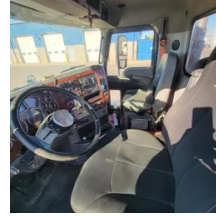

2015 Mack Pinnacle Day

Equipment Information

Price: \$23,000
Location: Green Bay, WI
Unit Number: 1110860
Unit Address:
City: Green Bay
State: WI - Wisconsin

Comments:
CEL LIGHT ON

Make	Mack
Model	Pinnacle
Year	2015
Mileage	595,075
Fuel Type	Diesel
Drivable	Yes
Unit Starts and Runs	Yes
Check Engine Light	On
ABS Light	Off
Engine Derated	No

Needs Towed	No
Cab	Day
Engine	MP8 Mack
Transmission	Manual EATON
State	WI - Wisconsin
City	Green Bay
Wheel Or Hook	Fifth Wheel
Steer Tire Size	275/75R22.5
Drive Tire Size	295/75r22.5
Rear Suspension	Air
Rear Suspension Rating	40,000
Rear Axles	Tag
Wet Kit	N_A
APU	No
Last DOT Inspection	2023-07-17
Out of Service Date	2024-03-15