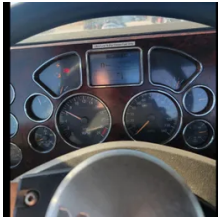

2015 Mack Pinnacle Day

Equipment Information

Price: \$23,000
Location: Green Bay, WI
Unit Number: 1110860
Unit Address:
City: Green Bay
State: WI - Wisconsin

Comments:
CEL LIGHT ON

Make	Mack
Model	Pinnacle
Year	2015
Mileage	595,075
Fuel Type	Diesel
Drivable	Yes
Unit Starts and Runs	Yes
Check Engine Light	On
ABS Light	Off
Engine Derated	No

Needs Towed	No
Cab	Day
Engine	MP8 Mack
Transmission	Manual EATON
State	WI - Wisconsin
City	Green Bay
Wheel Or Hook	Fifth Wheel
Steer Tire Size	275/75R22.5
Drive Tire Size	295/75r22.5
Rear Suspension	Air
Rear Suspension Rating	40,000
Rear Axles	Tag
Wet Kit	N_A
APU	No
Last DOT Inspection	2023-07-17
Out of Service Date	2024-03-15