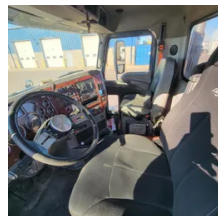

2015 Mack Pinnacle Day

Equipment Information

Price: \$23,000
Location: Green Bay, WI
Unit Number: 1110860
Unit Address:
City: Green Bay
State: WI - Wisconsin

Comments:
CEL LIGHT ON

Make	Mack
Model	Pinnacle
Year	2015
Mileage	595,075
Fuel Type	Diesel
Drivable	Yes
Unit Starts and Runs	Yes
Check Engine Light	On
ABS Light	Off
Engine Derated	No

Needs Towed	No
Cab	Day
Engine	MP8 Mack
Transmission	Manual EATON
State	WI - Wisconsin
City	Green Bay
Wheel Or Hook	Fifth Wheel
Steer Tire Size	275/75R22.5
Drive Tire Size	295/75r22.5
Rear Suspension	Air
Rear Suspension Rating	40,000
Rear Axles	Tag
Wet Kit	N_A
APU	No
Last DOT Inspection	2023-07-17
Out of Service Date	2024-03-15