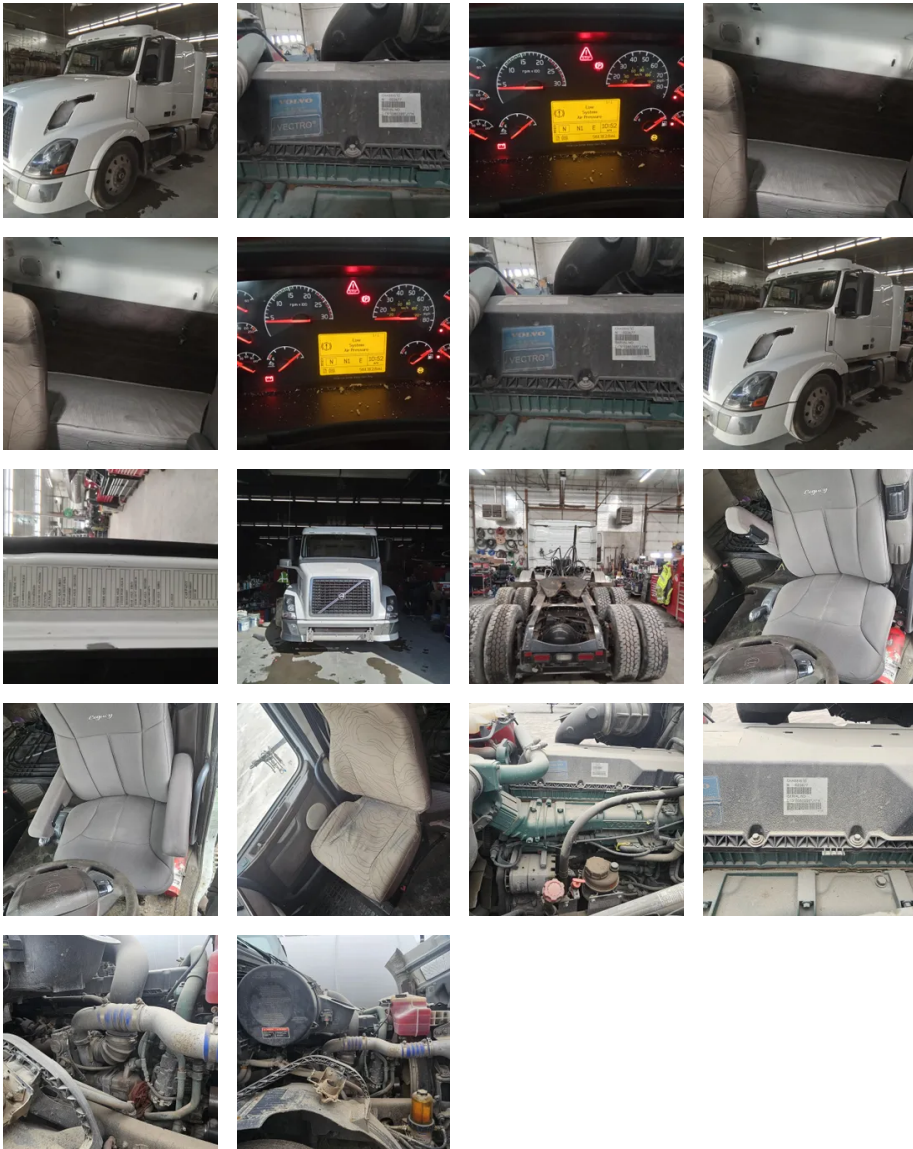

# 2015 Volvo VNR400 Sleeper

## Equipment Information

**Price:** \$20,000  
**Location:** Burley, ID  
**Unit Number:** 59806  
**Unit Address:**  
**City:** Burley  
**State:** ID - Idaho

### Comments:

<b>Make</b>	Volvo
<b>Model</b>	VNR400
<b>Year</b>	2015
<b>Mileage</b>	561,312
<b>Fuel Type</b>	Diesel
<b>Drivable</b>	Yes
<b>Unit Starts and Runs</b>	Yes
<b>Check Engine Light</b>	On
<b>ABS Light</b>	Off
<b>Engine Derated</b>	No
<b>Needs Towed</b>	No

<b>Cab</b>	Sleeper
<b>Engine</b>	D13 VolvoNO NOTED DEFECTS
<b>Transmission</b>	Automatic Volvo
<b>State</b>	ID - Idaho
<b>City</b>	Burley
<b>Wheel Or Hook</b>	Fifth Wheel
<b>Steer Tire Size</b>	295/75R22.5
<b>Drive Tire Size</b>	29580R225
<b>Rear Suspension</b>	Air
<b>Rear Suspension Rating</b>	35500
<b>Rear Axles</b>	Locking
<b>Wet Kit</b>	PTO
<b>APU</b>	No
<b>Last DOT Inspection</b>	2023-05-05
<b>Out of Service Date</b>	2024-03-01