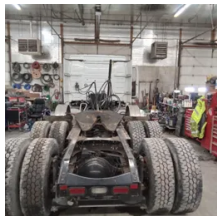

# 2015 Volvo VNR400 Sleeper

<b>Cab</b>	Sleeper
<b>Engine</b>	D13 VolvoNO NOTED DEFECTS
<b>Transmission</b>	Automatic Volvo
<b>State</b>	ID - Idaho
<b>City</b>	Burley
<b>Wheel Or Hook</b>	Fifth Wheel
<b>Steer Tire Size</b>	295/75R22.5
<b>Drive Tire Size</b>	29580R225
<b>Rear Suspension</b>	Air
<b>Rear Suspension Rating</b>	35500
<b>Rear Axles</b>	Locking
<b>Wet Kit</b>	PTO
<b>APU</b>	No
<b>Last DOT Inspection</b>	2023-05-05
<b>Out of Service Date</b>	2024-03-01