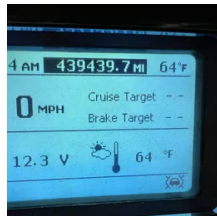

2015 Mack Pinnacle Day

Equipment Information

Price: \$18,000
Location: Mcfarland, WI
Unit Number: 1110556
Unit Address:
City: Mcfarland
State: WI - Wisconsin

Comments:

CEL LIGHT ON - Transmission lost 5th and 10th gears

Make	Mack
Model	Pinnacle
Year	2015
Mileage	439,439
Fuel Type	Diesel
Drivable	No
Unit Starts and Runs	Yes
Check Engine Light	On
ABS Light	Off
Engine Derated	No

Needs Towed	Yes
Cab	Day
Engine	MP8 Mack
Transmission	Manual Eaton
State	WI - Wisconsin
City	Mcfarland
Wheel Or Hook	Fifth Wheel
Steer Tire Size	LP22.5
Drive Tire Size	LP22.5
Rear Suspension	Air
Rear Suspension Rating	40000
Rear Axles	Locking
Wet Kit	PTO
APU	No
Last DOT Inspection	2023-03-27
Out of Service Date	2024-03-22