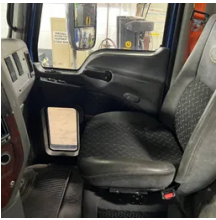

2015 Mack Pinnacle Day

Equipment Information

Price: \$18,000
Location: Mcfarland, WI
Unit Number: 1110556
Unit Address:
City: Mcfarland
State: WI - Wisconsin

Comments:

CEL LIGHT ON - Transmission lost 5th and 10th gears

Make	Mack
Model	Pinnacle
Year	2015
Mileage	439,439
Fuel Type	Diesel
Drivable	No
Unit Starts and Runs	Yes
Check Engine Light	On
ABS Light	Off
Engine Derated	No

Needs Towed	Yes
Cab	Day
Engine	MP8 Mack
Transmission	Manual Eaton
State	WI - Wisconsin
City	Mcfarland
Wheel Or Hook	Fifth Wheel
Steer Tire Size	LP22.5
Drive Tire Size	LP22.5
Rear Suspension	Air
Rear Suspension Rating	40000
Rear Axles	Locking
Wet Kit	PTO
APU	No
Last DOT Inspection	2023-03-27
Out of Service Date	2024-03-22