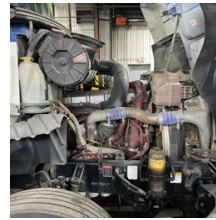

2015 Mack Pinnacle Day

Equipment Information

Price: \$18,000
Location: Mcfarland, WI
Unit Number: 1110556
Unit Address:
City: Mcfarland
State: WI - Wisconsin

Comments:

CEL LIGHT ON - Transmission lost 5th and 10th gears

Make	Mack
Model	Pinnacle
Year	2015
Mileage	439,439
Fuel Type	Diesel
Drivable	No
Unit Starts and Runs	Yes
Check Engine Light	On
ABS Light	Off
Engine Derated	No

Needs Towed	Yes
Cab	Day
Engine	MP8 Mack
Transmission	Manual Eaton
State	WI - Wisconsin
City	Mcfarland
Wheel Or Hook	Fifth Wheel
Steer Tire Size	LP22.5
Drive Tire Size	LP22.5
Rear Suspension	Air
Rear Suspension Rating	40000
Rear Axles	Locking
Wet Kit	PTO
APU	No
Last DOT Inspection	2023-03-27
Out of Service Date	2024-03-22