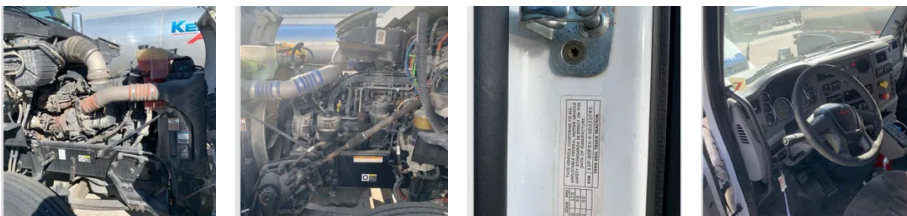

2016 Peterbilt 579 Sleeper

Equipment Information

Price: \$15,000
Location: Atlanta, GA
Unit Number: 2211582
Unit Address:
City: Atlanta
State: GA - Georgia

Comments:

Wiring problem is the main issue causing other issues..
Odometer picture not available due to wiring problem.
VARIOUS OTHER REPAIRS NEEDED - ESTIMATE TO REPAIR
\$25,212

| | |
|-----------------------------|-----------|
| Make | Peterbilt |
| Model | 579 |
| Year | 2016 |
| Mileage | 582,131 |
| Fuel Type | Diesel |
| Drivable | Yes |
| Unit Starts and Runs | Yes |
| Check Engine Light | On |
| ABS Light | Off |

Engine Derated

No

Needs Towed

No

Cab

Sleeper

Engine

MX-13 Paccar