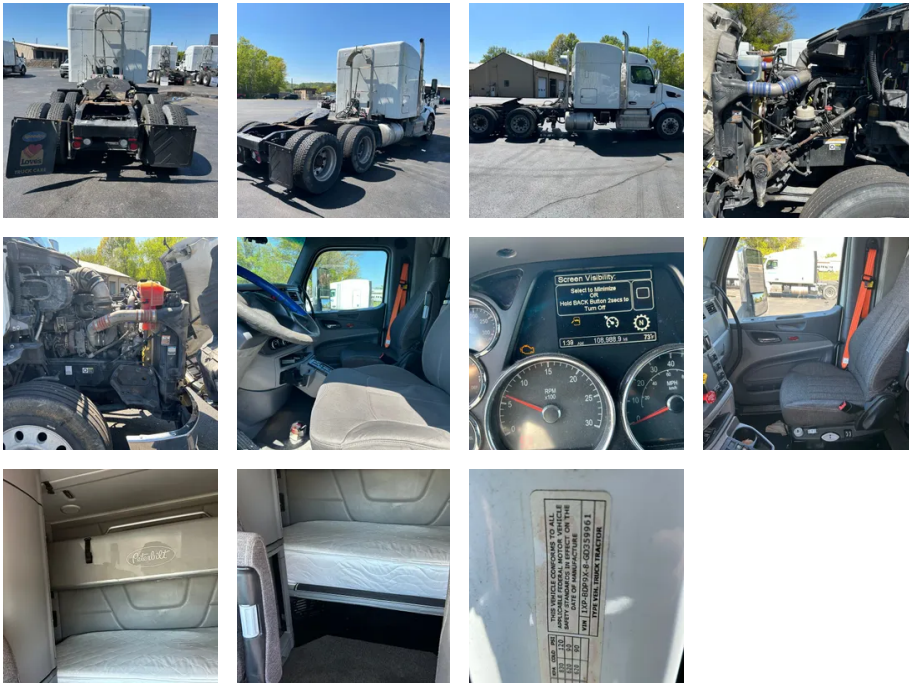

2016 PETERBILT 579 Sleeper

Equipment Information

Price: \$28,000
Location: Louisville, KY
Unit Number: 2212118
Unit Address:
City: Louisville
State: KY - Kentucky

Comments:

CEL LIGHT ON - RECOMMEND TOW

Make	PETERBILT
Model	579
Year	2016
Mileage	797,253
Fuel Type	Diesel
Drivable	No
Unit Starts and Runs	Yes
Check Engine Light	On
ABS Light	Off
Engine Derated	No

Needs Towed	Yes
Cab	Sleeper
Engine	MX13 PACCAR
Transmission	Automatic EATON
State	KY - Kentucky
City	Louisville
Wheel Or Hook	Fifth Wheel
Steer Tire Size	LP22.5
Drive Tire Size	LP22.5
Rear Suspension	Air
Rear Axles	Locking
Wet Kit	Hydrapak
APU	No
Last DOT Inspection	2024-03-25
Out of Service Date	2024-03-25