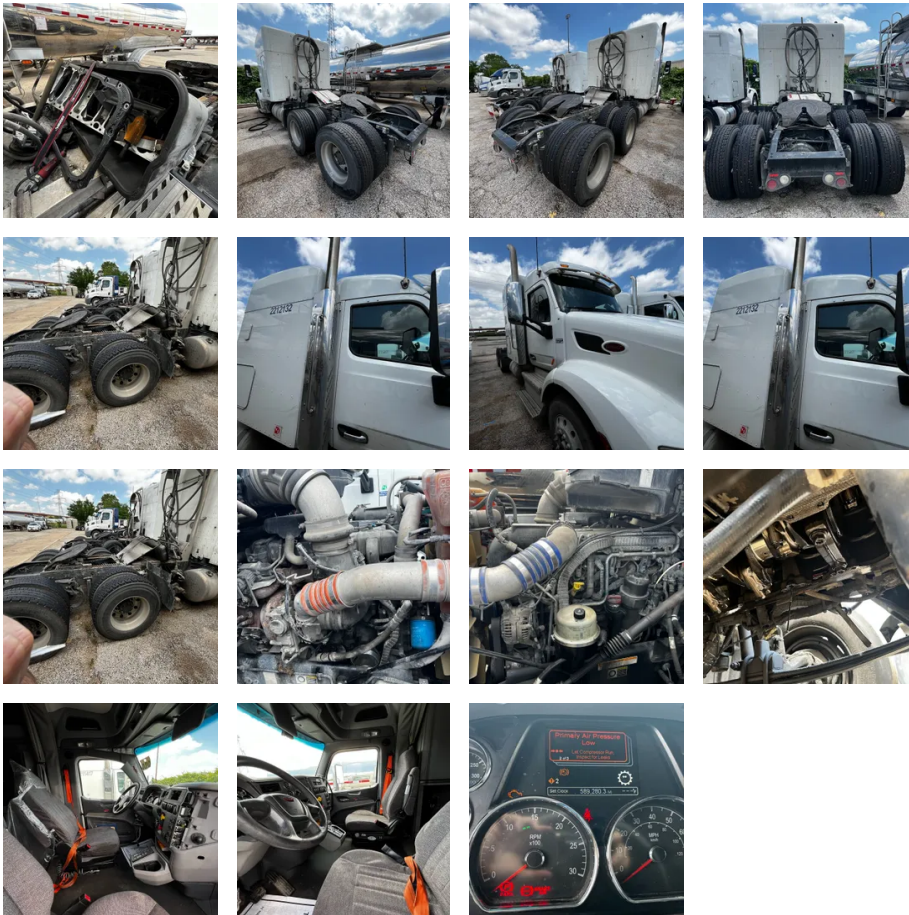

2016 Peterbilt 579 Sleeper

Equipment Information

Price: \$25,990
Location: Irving, TX
Unit Number: 2212132
Unit Address:
City: Irving
State: TX - Texas

Comments:

Engine needs complete overhaul. Other than that truck is in good condition. Estimate Repair is \$30,935.50

Make	Peterbilt
Model	579
Year	2016
Mileage	589,280
Fuel Type	Diesel
Drivable	No
Unit Starts and Runs	No
Check Engine Light	On
ABS Light	Off
Engine Derated	Yes

Needs Towed	Yes
Cab	Sleeper
Engine	MX13 Paccar
Transmission	Automatic Eaton
State	TX - Texas
City	Irving
Wheel Or Hook	Fifth Wheel
Steer Tire Size	22.5
Drive Tire Size	22.5
Rear Suspension	Spring
Rear Axles	Locking
Wet Kit	N_A
APU	No
Last DOT Inspection	2024-04-16
Out of Service Date	2024-04-16