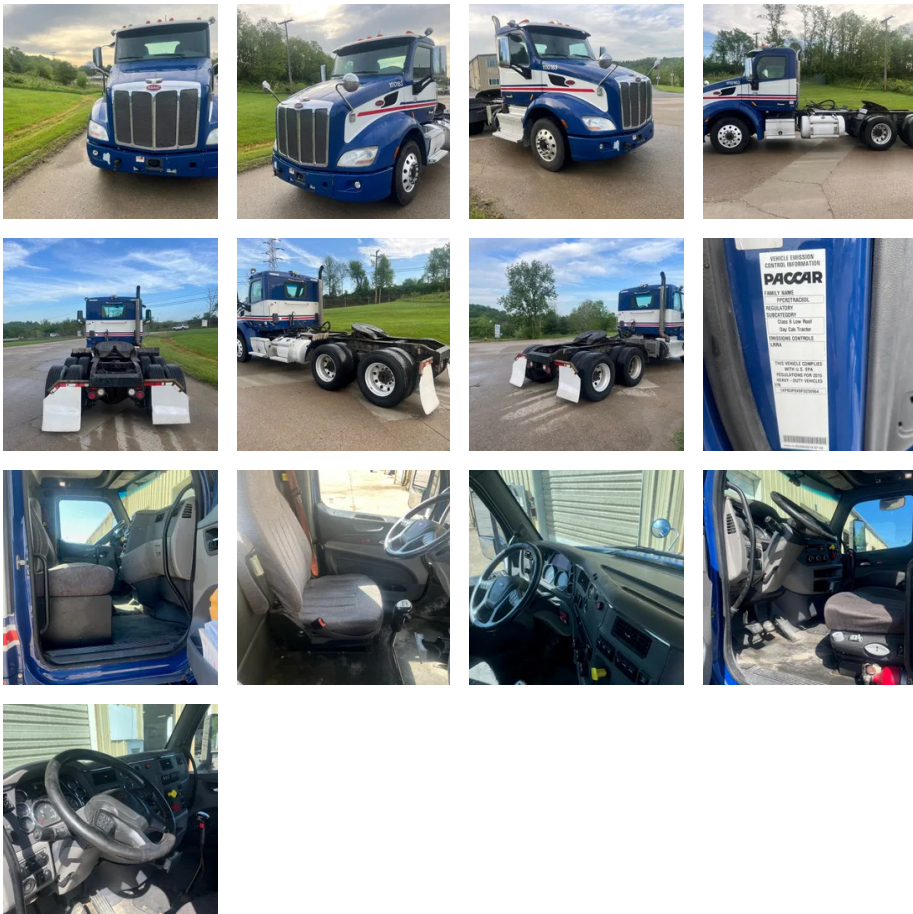

# 2015 Peterbilt 579 Day

## Equipment Information

**Price:** \$29,900  
**Location:** Norwich, OH  
**Unit Number:** 1110163  
**Unit Address:**  
**City:** Norwich  
**State:** OH - Ohio

### Comments:

<b>Make</b>	Peterbilt
<b>Model</b>	579
<b>Year</b>	2015
<b>Mileage</b>	665,953
<b>Fuel Type</b>	Diesel
<b>Drivable</b>	Yes
<b>Unit Starts and Runs</b>	Yes
<b>Check Engine Light</b>	On
<b>ABS Light</b>	Off
<b>Engine Derated</b>	No
<b>Needs Towed</b>	No