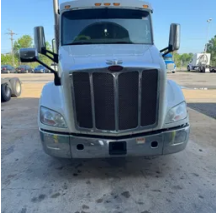

2016 Peterbilt 579 Sleeper

Equipment Information

Price: \$29,900
Location: Memphis, TN
Unit Number: 2211639
Unit Address:
City: Memphis
State: TN - Tennessee

Comments:

Make	Peterbilt
Model	579
Year	2016
Mileage	749,769
Fuel Type	Diesel
Drivable	Yes
Unit Starts and Runs	Yes
Check Engine Light	Off
ABS Light	Off
Engine Derated	No
Needs Towed	No

Cab	Sleeper
Engine	MX13 Paccar
Transmission	Automatic Eaton
State	TN - Tennessee
City	Memphis
Wheel Or Hook	Fifth Wheel
Steer Tire Size	22.5
Drive Tire Size	22.5
Rear Suspension	Air
Rear Axles	Locking
Wet Kit	PTO
APU	No
Last DOT Inspection	2024-03-06
Out of Service Date	2024-05-09