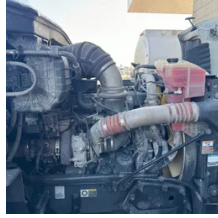

2016 Peterbilt 579 Sleeper

Equipment Information

Price: \$29,900
Location: Memphis, TN
Unit Number: 2211639
Unit Address:
City: Memphis
State: TN - Tennessee

Comments:

Make	Peterbilt
Model	579
Year	2016
Mileage	749,769
Fuel Type	Diesel
Drivable	Yes
Unit Starts and Runs	Yes
Check Engine Light	Off
ABS Light	Off
Engine Derated	No
Needs Towed	No

Cab	Sleeper
Engine	MX13 Paccar
Transmission	Automatic Eaton
State	TN - Tennessee
City	Memphis
Wheel Or Hook	Fifth Wheel
Steer Tire Size	22.5
Drive Tire Size	22.5
Rear Suspension	Air
Rear Axles	Locking
Wet Kit	PTO
APU	No
Last DOT Inspection	2024-03-06
Out of Service Date	2024-05-09