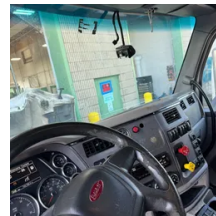

2016 Peterbilt 579 Sleeper

Equipment Information

Price: \$29,900
Location: Memphis, TN
Unit Number: 2211639
Unit Address:
City: Memphis
State: TN - Tennessee

Comments:

Make	Peterbilt
Model	579
Year	2016
Mileage	749,769
Fuel Type	Diesel
Drivable	Yes
Unit Starts and Runs	Yes
Check Engine Light	Off
ABS Light	Off
Engine Derated	No
Needs Towed	No

Cab	Sleeper
Engine	MX13 Paccar
Transmission	Automatic Eaton
State	TN - Tennessee
City	Memphis
Wheel Or Hook	Fifth Wheel
Steer Tire Size	22.5
Drive Tire Size	22.5
Rear Suspension	Air
Rear Axles	Locking
Wet Kit	PTO
APU	No
Last DOT Inspection	2024-03-06
Out of Service Date	2024-05-09