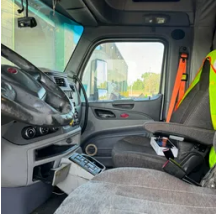

2016 Peterbilt 579 Sleeper

Equipment Information

Price: \$29,900
Location: Memphis, TN
Unit Number: 2211639
Unit Address:
City: Memphis
State: TN - Tennessee

Comments:

Make	Peterbilt
Model	579
Year	2016
Mileage	749,769
Fuel Type	Diesel
Drivable	Yes
Unit Starts and Runs	Yes
Check Engine Light	Off
ABS Light	Off
Engine Derated	No
Needs Towed	No

Cab	Sleeper
Engine	MX13 Paccar
Transmission	Automatic Eaton
State	TN - Tennessee
City	Memphis
Wheel Or Hook	Fifth Wheel
Steer Tire Size	22.5
Drive Tire Size	22.5
Rear Suspension	Air
Rear Axles	Locking
Wet Kit	PTO
APU	No
Last DOT Inspection	2024-03-06
Out of Service Date	2024-05-09