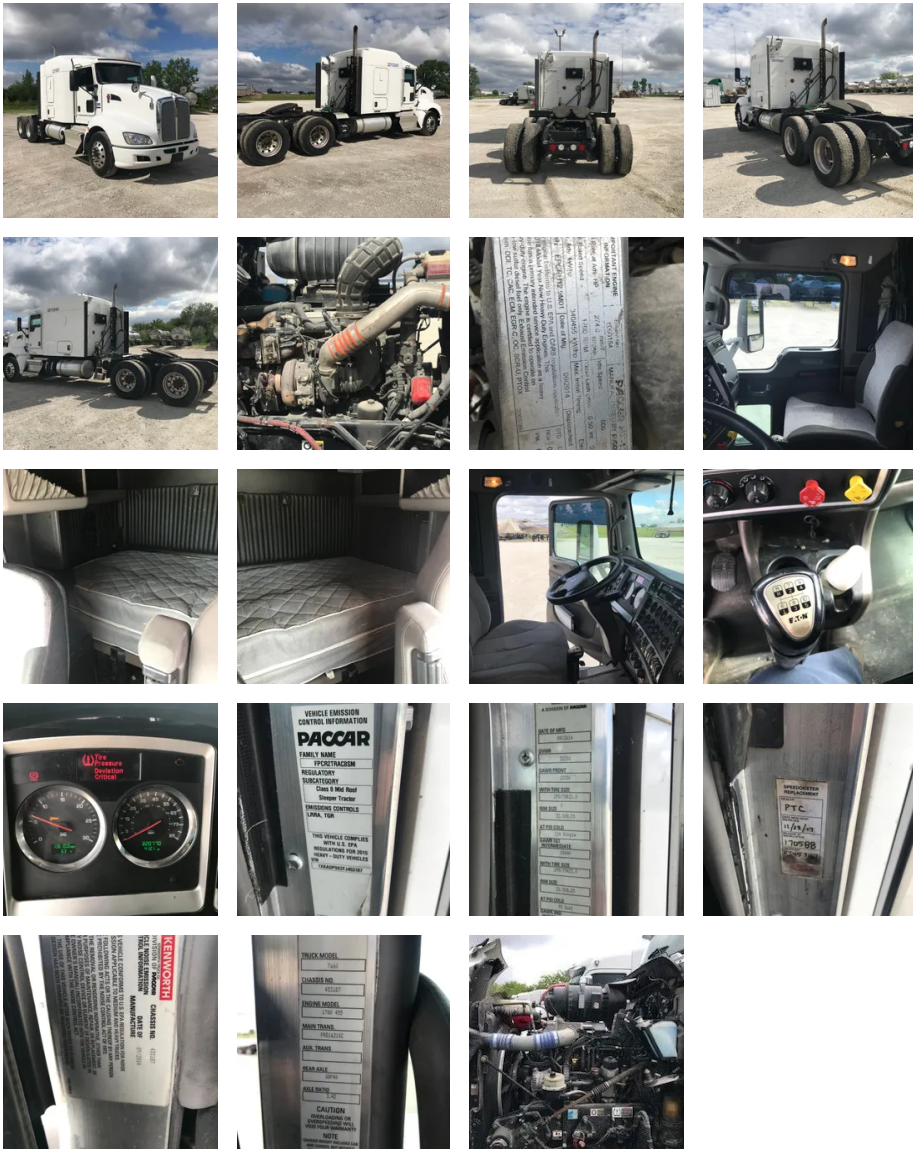

2015 KENWORTH T660 Sleeper

Equipment Information

Price: \$29,900
Location: Jacksonville, IL
Unit Number: 2213243
Unit Address:
City: Jacksonville
State: IL - Illinois

Comments:

NO KNOWN DERATE, NOTE MILAGE DIFFERENTIAL POSTED IN DOOR JAM

Make	KENWORTH
Model	T660
Year	2015
Mileage	320,770
Fuel Type	Diesel
Drivable	Yes
Unit Starts and Runs	Yes
Check Engine Light	On
ABS Light	Off
Engine Derated	No

Needs Towed	No
Cab	Sleeper
Engine	MX13 PACCAR
Transmission	Manual EATON
State	IL - Illinois
City	Jacksonville
Wheel Or Hook	Fifth Wheel
Steer Tire Size	LP22.5
Drive Tire Size	LP22.5
Rear Suspension	Air
Rear Suspension Rating	34000
Rear Axles	Locking
Wet Kit	Hydrapak
APU	Yes
APU	tk
Last DOT Inspection	2024-01-02
Out of Service Date	2024-03-31