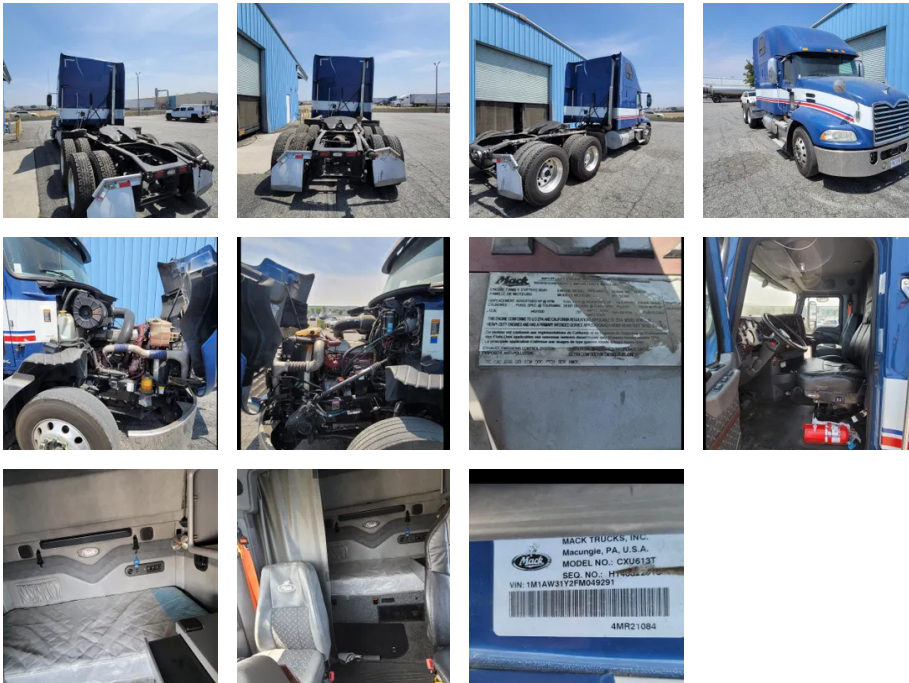

## Equipment Information

**Price:** \$24,999  
**Location:** Rialto, CA  
**Unit Number:** 2210844  
**Unit Address:**  
**City:** Rialto  
**State:** CA - California

### Comments:

MIL LIGHT IS ON FOR ADAPTIVE CRUISE FAULT WILL NEED FRONT RADAR RECALIBRATED

<b>Make</b>	MACK
<b>Model</b>	VISION
<b>Year</b>	2015
<b>Mileage</b>	492,409
<b>Fuel Type</b>	Diesel
<b>Drivable</b>	Yes
<b>Unit Starts and Runs</b>	Yes
<b>Check Engine Light</b>	On
<b>ABS Light</b>	Off
<b>Engine Derated</b>	No