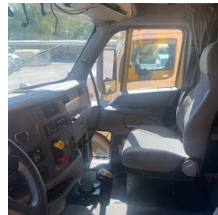

2016 PETERBILT 587 Sleeper

Equipment Information

Price: \$30,000
Location: St. Gabriel, LA
Unit Number: 60348
Unit Address:
City: St. Gabriel
State: LA - Louisiana

Comments:

Make	PETERBILT
Model	587
Year	2016
Mileage	721,462
Fuel Type	Diesel
Drivable	Yes
Unit Starts and Runs	Yes
Check Engine Light	Off
ABS Light	Off
Engine Derated	No
Needs Towed	No

Cab	Sleeper
Engine	CUMMINS ISX15 450HP CUMMINS
Transmission	Manual
State	LA - Louisiana
City	St. Gabriel
Steer Tire Size	
Drive Tire Size	
Rear Suspension	Air
Rear Axles	Locking
Wet Kit	PTO
APU	No
Last DOT Inspection	2024-05-20
Out of Service Date	2024-05-20