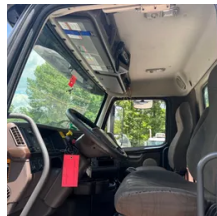

2015 VOLVO VNL62T300 Day

Equipment Information

Price: \$22,500
Location: Wharton, NJ
Unit Number: 86153
Unit Address:
City: Wharton
State: NJ - New Jersey

Comments:

check engine light, transmission light on, abs light on

Make	VOLVO
Model	VNL62T300
Year	2015
Mileage	614,130
Fuel Type	Diesel
Drivable	Yes
Unit Starts and Runs	Yes
Check Engine Light	On
ABS Light	Off
Engine Derated	No

Needs Towed	No
Cab	Day
Engine	D11 VOLVO
Transmission	Automatic VOLVO
State	NJ - New Jersey
City	Wharton
Wheel Or Hook	Fifth Wheel
Steer Tire Size	11R/22.5
Drive Tire Size	11r/22.5
Rear Suspension	Air
Rear Suspension Rating	20000
Rear Axles	Locking
Wet Kit	PTO
APU	No
Last DOT Inspection	2023-11-27
Out of Service Date	2023-11-27