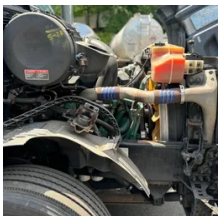

2015 VOLVO VNL62T300 Day

Equipment Information

Price: \$22,500
Location: Wharton, NJ
Unit Number: 86153
Unit Address:
City: Wharton
State: NJ - New Jersey

Comments:

check engine light, transmission light on, abs light on

Make	VOLVO
Model	VNL62T300
Year	2015
Mileage	614,130
Fuel Type	Diesel
Drivable	Yes
Unit Starts and Runs	Yes
Check Engine Light	On
ABS Light	Off
Engine Derated	No

Needs Towed	No
Cab	Day
Engine	D11 VOLVO
Transmission	Automatic VOLVO
State	NJ - New Jersey
City	Wharton
Wheel Or Hook	Fifth Wheel
Steer Tire Size	11R/22.5
Drive Tire Size	11r/22.5
Rear Suspension	Air
Rear Suspension Rating	20000
Rear Axles	Locking
Wet Kit	PTO
APU	No
Last DOT Inspection	2023-11-27
Out of Service Date	2023-11-27