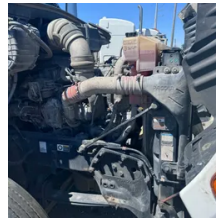

2017 Peterbilt 579 Sleeper

Equipment Information

Price: \$28,500
Location: Memphis, TN
Unit Number: 2212517
Unit Address:
City: Memphis
State: TN - Tennessee

Comments:

Estimate for transmission and turbo. No odometer picture available

Make	Peterbilt
Model	579
Year	2017
Mileage	649,694
Fuel Type	Diesel
Drivable	No
Unit Starts and Runs	No
Check Engine Light	On
ABS Light	Off
Engine Derated	No

Needs Towed	Yes
Cab	Sleeper
Engine	MX13 Paccar
Transmission	Automatic Eaton
State	TN - Tennessee
City	Memphis
Wheel Or Hook	Fifth Wheel
Steer Tire Size	22.5
Drive Tire Size	22.5
Rear Suspension	Air
Rear Axles	Locking
Wet Kit	PTO
APU	No
Last DOT Inspection	2023-11-14
Out of Service Date	2024-06-10