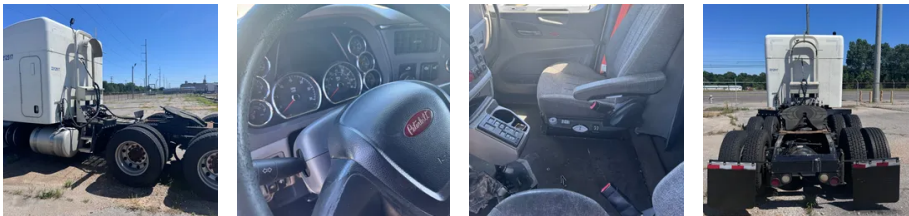

2017 Peterbilt 579 Sleeper

Equipment Information

Price: \$28,500
Location: Memphis, TN
Unit Number: 2212517
Unit Address:
City: Memphis
State: TN - Tennessee

Comments:

Estimate for transmission and turbo. No odometer picture available

Make	Peterbilt
Model	579
Year	2017
Mileage	649,694
Fuel Type	Diesel
Drivable	No
Unit Starts and Runs	No
Check Engine Light	On
ABS Light	Off
Engine Derated	No

Needs Towed	Yes
Cab	Sleeper
Engine	MX13 Paccar
Transmission	Automatic Eaton
State	TN - Tennessee
City	Memphis
Wheel Or Hook	Fifth Wheel
Steer Tire Size	22.5
Drive Tire Size	22.5
Rear Suspension	Air
Rear Axles	Locking
Wet Kit	PTO
APU	No
Last DOT Inspection	2023-11-14
Out of Service Date	2024-06-10