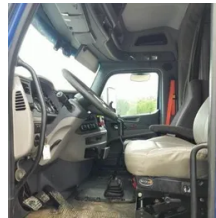

2015 Peterbilt 579 Sleeper

Equipment Information

Price: \$25,000
Location: Magnolia , AR
Unit Number: 2211077
Unit Address:
City: Magnolia
State: AR - Arkansas

Comments:

Unit needs a rear end and batteries . Truck will run but will need batteries, we do not recommend driving the unit until the rear end is replaced . No repair estimate available.

Make	Peterbilt
Model	579
Year	2015
Mileage	791,357
Fuel Type	Diesel
Drivable	No
Unit Starts and Runs	No
Check Engine Light	On
ABS Light	Off

Engine Derated	No
Needs Towed	Yes
Cab	Sleeper
Engine	MX 13 Paccar
Transmission	Manual eaton
State	AR - Arkansas
City	Magnolia
Wheel Or Hook	Fifth Wheel
Steer Tire Size	275/80 r22.5
Drive Tire Size	275/80 r22.5
Rear Suspension	Air
Rear Suspension Rating	19000
Rear Axles	Locking
Wet Kit	N_A
APU	No
Last DOT Inspection	2023-09-26
Out of Service Date	2024-05-03