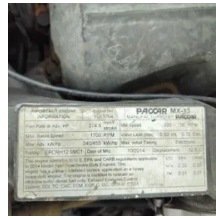

2015 Peterbilt 579 Sleeper

Equipment Information

Price: \$25,000
Location: Magnolia , AR
Unit Number: 2211077
Unit Address:
City: Magnolia
State: AR - Arkansas

Comments:

Unit needs a rear end and batteries . Truck will run but will need batteries, we do not recommend driving the unit until the rear end is replaced . No repair estimate available.

Make	Peterbilt
Model	579
Year	2015
Mileage	791,357
Fuel Type	Diesel
Drivable	No
Unit Starts and Runs	No
Check Engine Light	On
ABS Light	Off

Engine Derated	No
Needs Towed	Yes
Cab	Sleeper
Engine	MX 13 Paccar
Transmission	Manual eaton
State	AR - Arkansas
City	Magnolia
Wheel Or Hook	Fifth Wheel
Steer Tire Size	275/80 r22.5
Drive Tire Size	275/80 r22.5
Rear Suspension	Air
Rear Suspension Rating	19000
Rear Axles	Locking
Wet Kit	N_A
APU	No
Last DOT Inspection	2023-09-26
Out of Service Date	2024-05-03