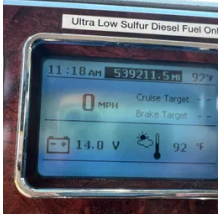

2015 Mack Pinnacle Day

Equipment Information

Price: \$25,000
Location: Mcfarland, WI
Unit Number: 1110856
Unit Address:
City: Mcfarland
State: WI - Wisconsin

Comments:
OIL SAMPLE CAME BACK BAD.

Make	Mack
Model	Pinnacle
Year	2015
Mileage	539,211
Fuel Type	Diesel
Drivable	Yes
Unit Starts and Runs	Yes
Check Engine Light	Off
ABS Light	Off
Engine Derated	No

Needs Towed	No
Cab	Day
Engine	MP8 Mack
Transmission	Manual Eaton
State	WI - Wisconsin
City	Mcfarland
Wheel Or Hook	Fifth Wheel
Steer Tire Size	LP22.5
Drive Tire Size	LP 22.5
Rear Suspension	Air
Rear Suspension Rating	40000
Rear Axles	Locking
Wet Kit	PTO
APU	No
Last DOT Inspection	2023-08-03
Out of Service Date	2023-08-30