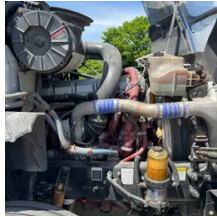

2015 Mack Pinnacle Day

Equipment Information

Price: \$25,000
Location: Mcfarland, WI
Unit Number: 1110856
Unit Address:
City: Mcfarland
State: WI - Wisconsin

Comments:
OIL SAMPLE CAME BACK BAD.

Make	Mack
Model	Pinnacle
Year	2015
Mileage	539,211
Fuel Type	Diesel
Drivable	Yes
Unit Starts and Runs	Yes
Check Engine Light	Off
ABS Light	Off
Engine Derated	No

Needs Towed	No
Cab	Day
Engine	MP8 Mack
Transmission	Manual Eaton
State	WI - Wisconsin
City	Mcfarland
Wheel Or Hook	Fifth Wheel
Steer Tire Size	LP22.5
Drive Tire Size	LP 22.5
Rear Suspension	Air
Rear Suspension Rating	40000
Rear Axles	Locking
Wet Kit	PTO
APU	No
Last DOT Inspection	2023-08-03
Out of Service Date	2023-08-30