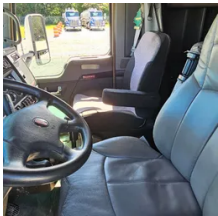

2015 Kenworth T660 Sleeper

Equipment Information

Price: \$30,000

Location: Spartanburg, SC

Unit Number: 2213246

Unit Address:

City: Spartanburg

State: SC - South Carolina

Comments:

Make	Kenworth
Model	T660
Year	2015
Mileage	404,634
Fuel Type	Diesel
Drivable	Yes
Unit Starts and Runs	Yes
Check Engine Light	Off
ABS Light	Off
Engine Derated	No
Needs Towed	No

Cab	Sleeper
Engine	MX-13 Paccar
Transmission	Manual
State	SC - South Carolina
City	Spartanburg
Wheel Or Hook	Fifth Wheel
Steer Tire Size	
Drive Tire Size	
Rear Suspension	Air
Rear Axles	Locking
Wet Kit	Hydrapak
APU	Yes
Last DOT Inspection	2024-02-26
Out of Service Date	2024-06-13