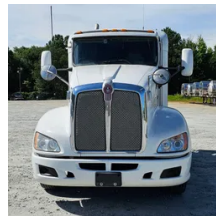

2015 Kenworth T660 Sleeper

Equipment Information

Price: \$30,000

Location: Spartanburg, SC

Unit Number: 2213246

Unit Address:

City: Spartanburg

State: SC - South Carolina

Comments:

Make	Kenworth
Model	T660
Year	2015
Mileage	404,634
Fuel Type	Diesel
Drivable	Yes
Unit Starts and Runs	Yes
Check Engine Light	Off
ABS Light	Off
Engine Derated	No
Needs Towed	No

Cab	Sleeper
Engine	MX-13 Paccar
Transmission	Manual
State	SC - South Carolina
City	Spartanburg
Wheel Or Hook	Fifth Wheel
Steer Tire Size	
Drive Tire Size	
Rear Suspension	Air
Rear Axles	Locking
Wet Kit	Hydrapak
APU	Yes
Last DOT Inspection	2024-02-26
Out of Service Date	2024-06-13