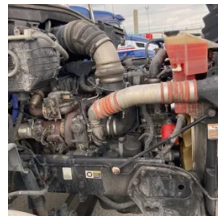

2016 Peterbilt 579 Sleeper

Equipment Information

Price: \$27,500

Location: Newell, WV

Unit Number: 2211427

Unit Address:

City: Newell

State: WV - West Virginia

Comments:

Make	Peterbilt
Model	579
Year	2016
Mileage	835,999
Fuel Type	Diesel
Drivable	Yes
Unit Starts and Runs	Yes
Check Engine Light	Off
ABS Light	Off
Engine Derated	No
Needs Towed	No

Cab	Sleeper
Engine	MX13 Paccar
Transmission	Manual eaton
State	WV - West Virginia
City	Newell
Wheel Or Hook	Fifth Wheel
Steer Tire Size	275/80/r22.5
Drive Tire Size	275/80/r22.5
Rear Suspension	Air
Rear Suspension Rating	20,000 rears
Rear Axles	Locking
Wet Kit	Hydraulic
APU	No
Last DOT Inspection	2024-03-31
Out of Service Date	2024-06-07