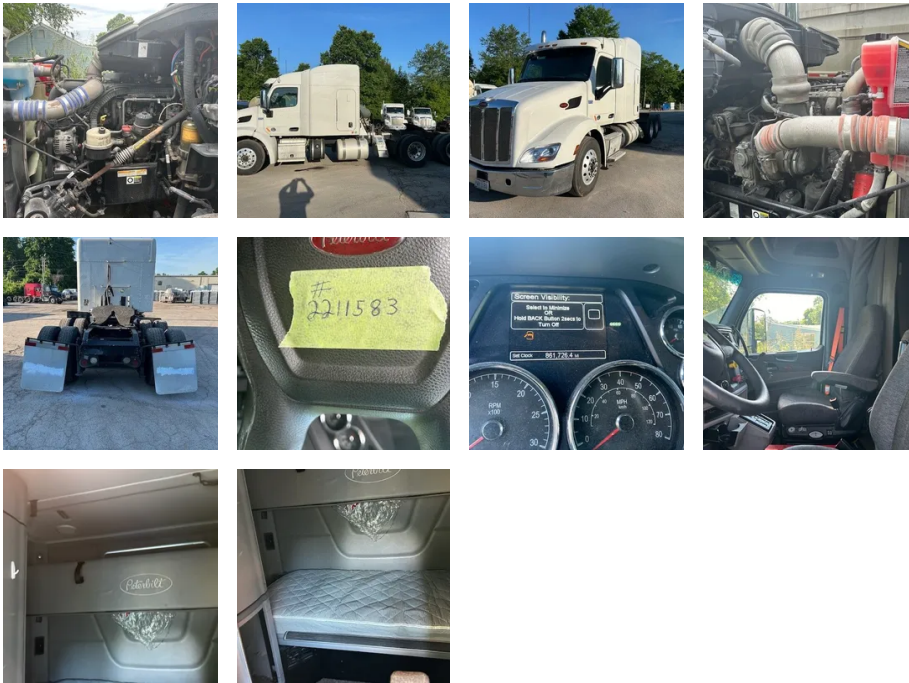

2016 Peterbilt 579 Sleeper

Equipment Information

Price: \$25,500
Location: Midland, MI
Unit Number: 2211583
Unit Address:
City: Midland
State: MI - Michigan

Comments:

Make	Peterbilt
Model	579
Year	2016
Mileage	861,726
Fuel Type	Diesel
Drivable	Yes
Unit Starts and Runs	Yes
Check Engine Light	Off
ABS Light	Off
Engine Derated	No
Needs Towed	No

Cab	Sleeper
Engine	MX13 Paccar
Transmission	Automatic Eaton
State	MI - Michigan
City	Midland
Steer Tire Size	lp22.5
Drive Tire Size	lp22.5
Rear Suspension	Air
Rear Suspension Rating	40000
Rear Axles	Locking
Wet Kit	Hydrapak
APU	No
Last DOT Inspection	2024-02-08
Out of Service Date	2024-06-26