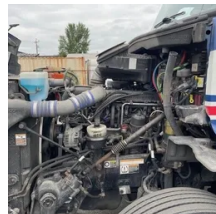

## Comments:

<b>Make</b>	Peterbilt
<b>Model</b>	579
<b>Year</b>	2015
<b>Mileage</b>	445,654
<b>Fuel Type</b>	Diesel
<b>Drivable</b>	Yes
<b>Unit Starts and Runs</b>	Yes
<b>Check Engine Light</b>	On
<b>ABS Light</b>	Off
<b>Engine Derated</b>	No
<b>Needs Towed</b>	No