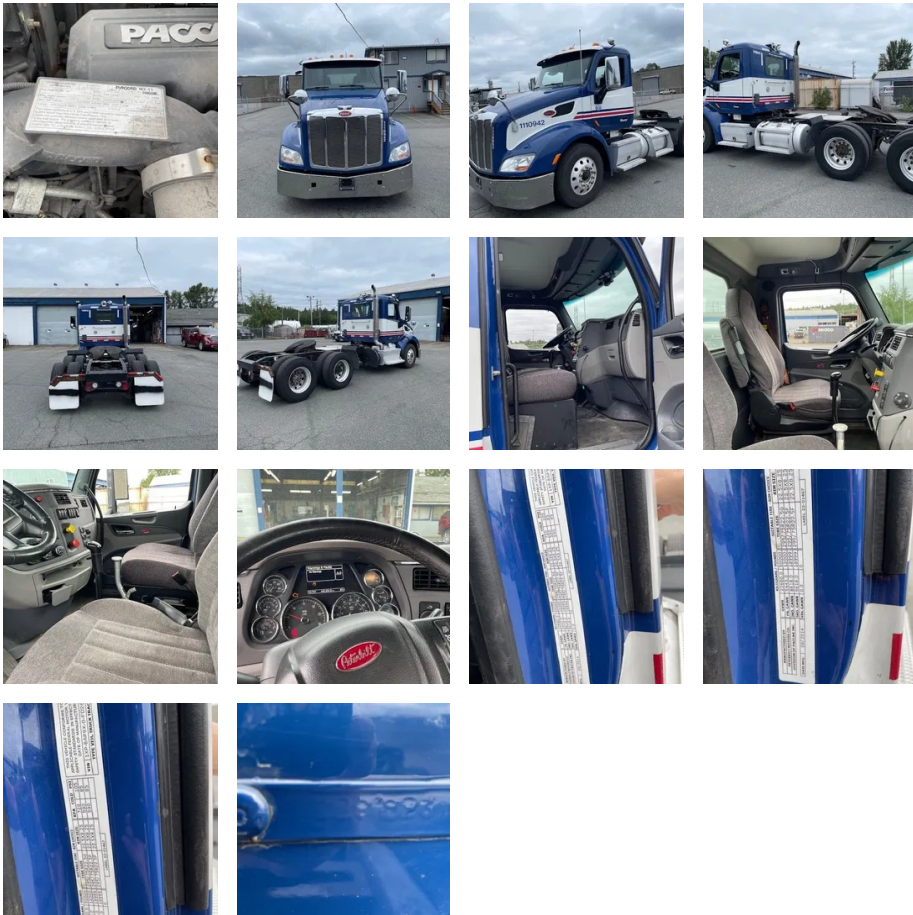

# 2015 Peterbilt 579 Day

# Equipment Information

**Price:** \$23,500  
**Location:** Tukwila, WA  
**Unit Number:** 1110942  
**Unit Address:**  
**City:** Tukwila  
**State:** WA - Washington

## Comments:

<b>Make</b>	Peterbilt
<b>Model</b>	579
<b>Year</b>	2015
<b>Mileage</b>	445,654
<b>Fuel Type</b>	Diesel
<b>Drivable</b>	Yes
<b>Unit Starts and Runs</b>	Yes
<b>Check Engine Light</b>	On
<b>ABS Light</b>	Off
<b>Engine Derated</b>	No
<b>Needs Towed</b>	No