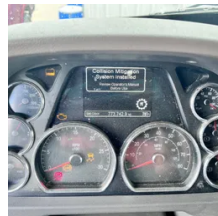

2016 Peterbilt 579 Sleeper

Equipment Information

Price: \$28,500

Location: Trenton, MI

Unit Number: 2212111

Unit Address:

City: Trenton

State: MI - Michigan

Comments:

SEE ESTIMATE

Make	Peterbilt
Model	579
Year	2016
Mileage	773,742
Fuel Type	Diesel
Drivable	No
Unit Starts and Runs	Yes
Check Engine Light	On
ABS Light	Off
Engine Derated	Yes

Needs Towed	Yes
Cab	Sleeper
Engine	MX13 Paccar
Transmission	Automatic Eaton
State	MI - Michigan
City	Trenton
Wheel Or Hook	Fifth Wheel
Steer Tire Size	LP22.5
Drive Tire Size	lp22.5
Rear Suspension	Air
Rear Suspension Rating	20000
Rear Axles	Locking
Wet Kit	Hydrapak
APU	No
Last DOT Inspection	2024-05-03
Out of Service Date	2024-05-03