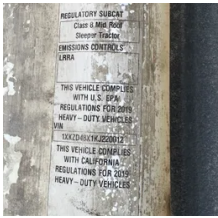

2019 Kenworth T880 Sleeper

Equipment Information

Price: \$33,500

Location: Goshen, IN

Unit Number: 80912

Unit Address:

City: Goshen

State: IN - Indiana

Comments:

Front Left Collision Needs Hood, Headlamp, Grille crown, Bumper, Battery Box cover & Side Panel

Make	Kenworth
Model	T880
Year	2019
Mileage	439,671
Fuel Type	Diesel
Drivable	No
Unit Starts and Runs	Yes
Check Engine Light	On
ABS Light	Off
Engine Derated	No

Needs Towed	Yes
Cab	Sleeper
Engine	X15 Cummins
Transmission	Manual fuller RTOCM16909A
State	IN - Indiana
City	Goshen
Wheel Or Hook	Fifth Wheel
Steer Tire Size	11R 22.5
Drive Tire Size	455/55 R22.5
Rear Suspension	Air
Rear Suspension Rating	40K
Rear Axles	Locking
Wet Kit	PTO
APU	Yes
APU	Carrier
Last DOT Inspection	2024-01-24
Out of Service Date	2024-07-10