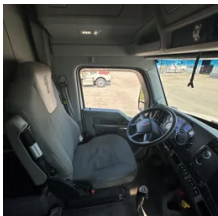

2019 Kenworth T880 Sleeper

Equipment Information

Price: \$33,500

Location: Goshen, IN

Unit Number: 80912

Unit Address:

City: Goshen

State: IN - Indiana

Comments:

Front Left Collision Needs Hood, Headlamp, Grille crown, Bumper, Battery Box cover & Side Panel

Make	Kenworth
Model	T880
Year	2019
Mileage	439,671
Fuel Type	Diesel
Drivable	No
Unit Starts and Runs	Yes
Check Engine Light	On
ABS Light	Off
Engine Derated	No