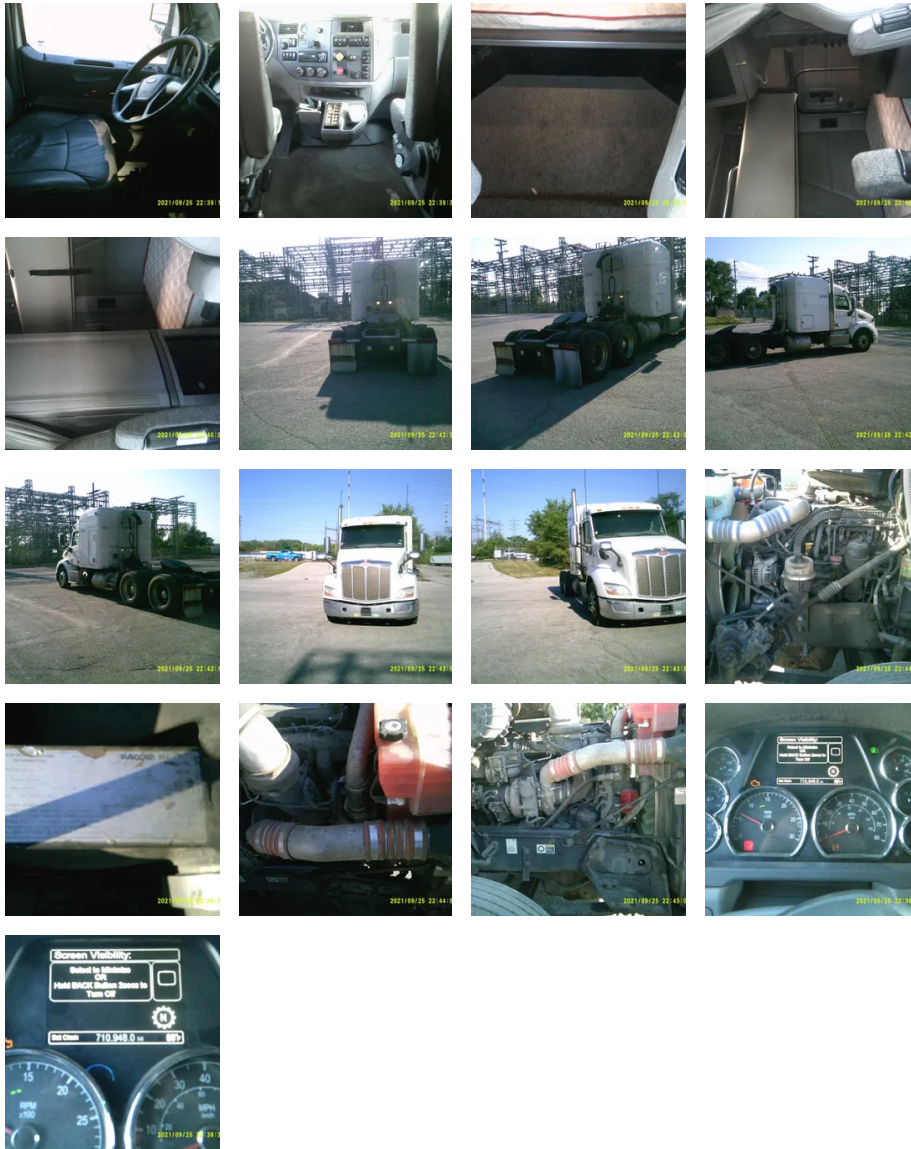

2016 PETERBILT 579 Sleeper

Equipment Information

Price: \$28,500
Location: Cleveland, OH
Unit Number: 2211532
Unit Address:
City: Cleveland
State: OH - Ohio

Comments:
Adaptive Cruise Fault

Make	PETERBILT
Model	579
Year	2016
Mileage	710,948
Fuel Type	Diesel
Drivable	Yes
Unit Starts and Runs	Yes
Check Engine Light	On
ABS Light	Off
Engine Derated	No

Needs Towed	No
Cab	Sleeper
Engine	MX13 PACCAR
Transmission	Automatic EATON
State	OH - Ohio
City	Cleveland
Wheel Or Hook	Fifth Wheel
Steer Tire Size	LP 22.5
Drive Tire Size	LP 22.5
Rear Suspension	Air
Rear Axles	Locking
Wet Kit	Hydrapak
APU	No
Last DOT Inspection	2024-05-21
Out of Service Date	2024-07-18