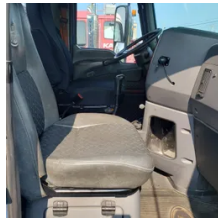

2015 MACK CXU613 Day

Equipment Information

Price: \$23,000
Location: Milwaukee, WI
Unit Number: 1110553
Unit Address:
City: Milwaukee
State: WI - Wisconsin

Comments:

Make	MACK
Model	CXU613
Year	2015
Mileage	377,116
Fuel Type	Diesel
Drivable	Yes
Unit Starts and Runs	Yes
Check Engine Light	Off
ABS Light	Off
Engine Derated	No
Needs Towed	No