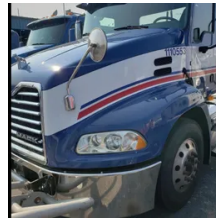

2015 MACK CXU613 Day

Equipment Information

Price: \$23,000
Location: Milwaukee, WI
Unit Number: 1110553
Unit Address:
City: Milwaukee
State: WI - Wisconsin

Comments:

Make	MACK
Model	CXU613
Year	2015
Mileage	377,116
Fuel Type	Diesel
Drivable	Yes
Unit Starts and Runs	Yes
Check Engine Light	Off
ABS Light	Off
Engine Derated	No
Needs Towed	No

Cab	Day
Engine	MP8 MACK
Transmission	Manual EATON
State	WI - Wisconsin
City	Milwaukee
Wheel Or Hook	Fifth Wheel
Steer Tire Size	275/80/R22.5
Drive Tire Size	275/80/R22.5
Rear Suspension	Air
Rear Suspension Rating	20,000
Rear Axles	Tag
Wet Kit	PTO
APU	No
Last DOT Inspection	2023-11-11
Out of Service Date	2024-07-08