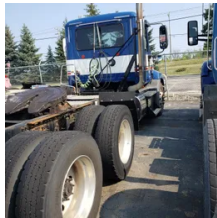

2015 MACK CXU613 Day

Equipment Information

Price: \$23,000
Location: Milwaukee, WI
Unit Number: 1110553
Unit Address:
City: Milwaukee
State: WI - Wisconsin

Comments:

Make	MACK
Model	CXU613
Year	2015
Mileage	377,116
Fuel Type	Diesel
Drivable	Yes
Unit Starts and Runs	Yes
Check Engine Light	Off
ABS Light	Off
Engine Derated	No
Needs Towed	No

Cab	Day
Engine	MP8 MACK
Transmission	Manual EATON
State	WI - Wisconsin
City	Milwaukee
Wheel Or Hook	Fifth Wheel
Steer Tire Size	275/80/R22.5
Drive Tire Size	275/80/R22.5
Rear Suspension	Air
Rear Suspension Rating	20,000
Rear Axles	Tag
Wet Kit	PTO
APU	No
Last DOT Inspection	2023-11-11
Out of Service Date	2024-07-08