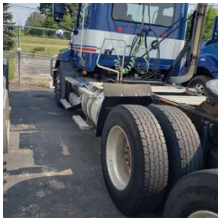

2015 MACK CXU613 Day

Equipment Information

Price: \$23,000
Location: Milwaukee, WI
Unit Number: 1110553
Unit Address:
City: Milwaukee
State: WI - Wisconsin

Comments:

Make	MACK
Model	CXU613
Year	2015
Mileage	377,116
Fuel Type	Diesel
Drivable	Yes
Unit Starts and Runs	Yes
Check Engine Light	Off
ABS Light	Off
Engine Derated	No
Needs Towed	No

Cab	Day
Engine	MP8 MACK
Transmission	Manual EATON
State	WI - Wisconsin
City	Milwaukee
Wheel Or Hook	Fifth Wheel
Steer Tire Size	275/80/R22.5
Drive Tire Size	275/80/R22.5
Rear Suspension	Air
Rear Suspension Rating	20,000
Rear Axles	Tag
Wet Kit	PTO
APU	No
Last DOT Inspection	2023-11-11
Out of Service Date	2024-07-08