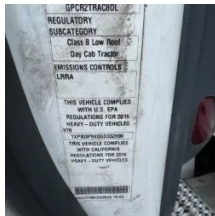

2016 Peterbilt 579 Day

Equipment Information

Price: \$26,500
Location: Memphis, TN
Unit Number: 1111688
Unit Address:
City: Memphis
State: TN - Tennessee

Comments:

Transmission and clutch need replaced.

Make	Peterbilt
Model	579
Year	2016
Mileage	489,362
Fuel Type	Diesel
Drivable	No
Unit Starts and Runs	Yes
Check Engine Light	On
ABS Light	Off
Engine Derated	No

Needs Towed	Yes
Cab	Day
Engine	MX-13 Paccar
Transmission	Manual Eaton
State	TN - Tennessee
City	Memphis
Wheel Or Hook	Fifth Wheel
Steer Tire Size	22.5
Drive Tire Size	22.5
Rear Suspension	Air
Rear Axles	Locking
Wet Kit	Hydrapak
APU	No
Last DOT Inspection	2024-01-11
Out of Service Date	0024-07-24