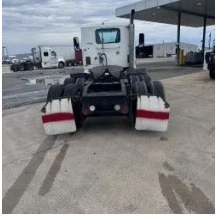

2016 Peterbilt 579 Day

Equipment Information

Price: \$26,500
Location: Memphis, TN
Unit Number: 1111688
Unit Address:
City: Memphis
State: TN - Tennessee

Comments:

Transmission and clutch need replaced.

Make	Peterbilt
Model	579
Year	2016
Mileage	489,362
Fuel Type	Diesel
Drivable	No
Unit Starts and Runs	Yes
Check Engine Light	On
ABS Light	Off
Engine Derated	No

Needs Towed	Yes
Cab	Day
Engine	MX-13 Paccar
Transmission	Manual Eaton
State	TN - Tennessee
City	Memphis
Wheel Or Hook	Fifth Wheel
Steer Tire Size	22.5
Drive Tire Size	22.5
Rear Suspension	Air
Rear Axles	Locking
Wet Kit	Hydrapak
APU	No
Last DOT Inspection	2024-01-11
Out of Service Date	0024-07-24