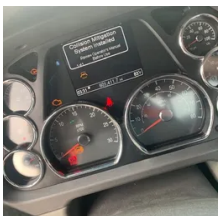

2016 Peterbilt 579 Day

Equipment Information

Price: \$26,500
Location: Pittsburgh, PA
Unit Number: 1111433
Unit Address:
City: Pittsburgh
State: PA - Pennsylvania

Comments:

ENGINE OIL LEAK, CHECK ENGINE LIGHT IS ON, REAR CAB MOUNT IS SEIZED, TRUCK IS WANDERING WHILE DRIVING, WIPERS ARE NOT WORKING, THERE ARE ABS FAULT CODES, A/C IS NOT WORKING.

Make	Peterbilt
Model	579
Year	2016
Mileage	601,411
Fuel Type	Diesel
Drivable	No
Unit Starts and Runs	No
Check Engine Light	On
ABS Light	Off

Engine Derated	Yes
Needs Towed	Yes
Cab	Day
Engine	MX13 Paccar
Transmission	Manual
State	PA - Pennsylvania
City	Pittsburgh
Wheel Or Hook	Fifth Wheel
Steer Tire Size	
Drive Tire Size	
Rear Suspension	Air
Rear Axles	Locking
Wet Kit	N_A
APU	No
Last DOT Inspection	2024-02-28
Out of Service Date	2024-07-05