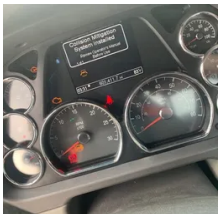

2016 Peterbilt 579 Day

Equipment Information

Price: \$26,500
Location: Pittsburgh, PA
Unit Number: 1111433
Unit Address:
City: Pittsburgh
State: PA - Pennsylvania

Comments:

ENGINE OIL LEAK, CHECK ENGINE LIGHT IS ON, REAR CAB MOUNT IS SEIZED, TRUCK IS WANDERING WHILE DRIVING, WIPERS ARE NOT WORKING, THERE ARE ABS FAULT CODES, A/C IS NOT WORKING.

Make	Peterbilt
Model	579
Year	2016
Mileage	601,411
Fuel Type	Diesel
Drivable	No
Unit Starts and Runs	No
Check Engine Light	On
ABS Light	Off

Engine Derated	Yes
Needs Towed	Yes
Cab	Day
Engine	MX13 Paccar
Transmission	Manual
State	PA - Pennsylvania
City	Pittsburgh
Wheel Or Hook	Fifth Wheel
Steer Tire Size	
Drive Tire Size	
Rear Suspension	Air
Rear Axles	Locking
Wet Kit	N_A
APU	No
Last DOT Inspection	2024-02-28
Out of Service Date	2024-07-05