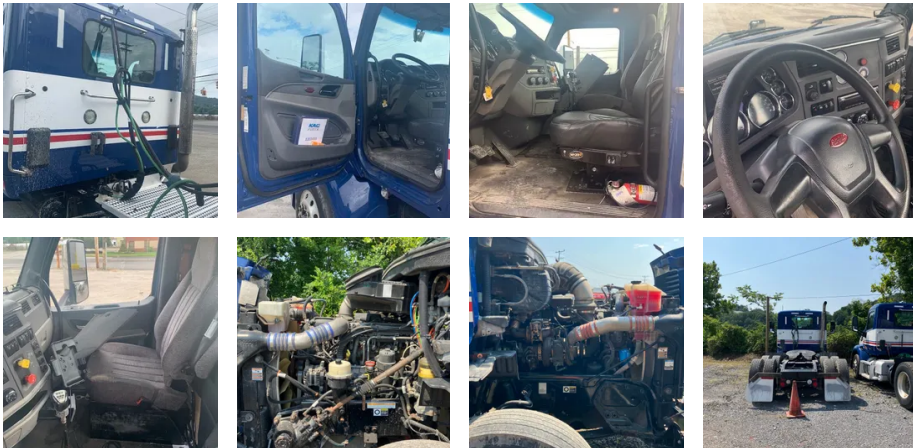

2016 Peterbilt 579 Day

Equipment Information

Price: \$26,500
Location: Pittsburgh, PA
Unit Number: 1111433
Unit Address:
City: Pittsburgh
State: PA - Pennsylvania

Comments:

ENGINE OIL LEAK, CHECK ENGINE LIGHT IS ON, REAR CAB MOUNT IS SEIZED, TRUCK IS WANDERING WHILE DRIVING, WIPERS ARE NOT WORKING, THERE ARE ABS FAULT CODES, A/C IS NOT WORKING.

Make	Peterbilt
Model	579
Year	2016
Mileage	601,411
Fuel Type	Diesel
Drivable	No
Unit Starts and Runs	No
Check Engine Light	On
ABS Light	Off

Engine Derated	Yes
Needs Towed	Yes
Cab	Day
Engine	MX13 Paccar
Transmission	Manual
State	PA - Pennsylvania
City	Pittsburgh
Wheel Or Hook	Fifth Wheel
Steer Tire Size	
Drive Tire Size	
Rear Suspension	Air
Rear Axles	Locking
Wet Kit	N_A
APU	No
Last DOT Inspection	2024-02-28
Out of Service Date	2024-07-05