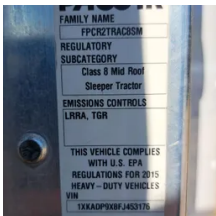

2015 Kenworth T660 Sleeper

Equipment Information

Price: \$28,500

Location: Birmingham, AL

Unit Number: 2213237

Unit Address:

City: Birmingham

State: AL - Alabama

Comments:

Make	Kenworth
Model	T660
Year	2015
Mileage	570,678
Fuel Type	Diesel
Drivable	Yes
Unit Starts and Runs	Yes
Check Engine Light	On
ABS Light	Off
Engine Derated	No
Needs Towed	No

Cab	Sleeper
Engine	MX13 Paccar
Transmission	Manual eaton
State	AL - Alabama
City	Birmingham
Wheel Or Hook	Fifth Wheel
Steer Tire Size	295/75r22.5
Drive Tire Size	295/75r22.5
Rear Suspension	Air
Rear Suspension Rating	20000
Rear Axles	Locking
Wet Kit	Hydrapak
APU	Yes
APU	thermo king
Last DOT Inspection	2024-07-31
Out of Service Date	2024-08-12