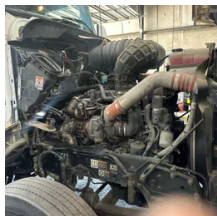

2015 Kenworth T660 Sleeper

Equipment Information

Price: \$28,500

Location: Birmingham, AL

Unit Number: 2213237

Unit Address:

City: Birmingham

State: AL - Alabama

Comments:

Make	Kenworth
Model	T660
Year	2015
Mileage	570,678
Fuel Type	Diesel
Drivable	Yes
Unit Starts and Runs	Yes
Check Engine Light	On
ABS Light	Off
Engine Derated	No
Needs Towed	No

Cab	Sleeper
Engine	MX13 Paccar
Transmission	Manual eaton
State	AL - Alabama
City	Birmingham
Wheel Or Hook	Fifth Wheel
Steer Tire Size	295/75r22.5
Drive Tire Size	295/75r22.5
Rear Suspension	Air
Rear Suspension Rating	20000
Rear Axles	Locking
Wet Kit	Hydrapak
APU	Yes
APU	thermo king
Last DOT Inspection	2024-07-31
Out of Service Date	2024-08-12