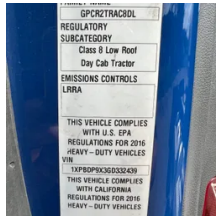

Make	Peterbilt
Model	579
Year	2016
Mileage	569,428
Fuel Type	Diesel
Drivable	Yes
Unit Starts and Runs	Yes
Check Engine Light	Off
ABS Light	Off

Engine Derated

No

Needs Towed

No

Cab

Day

Engine