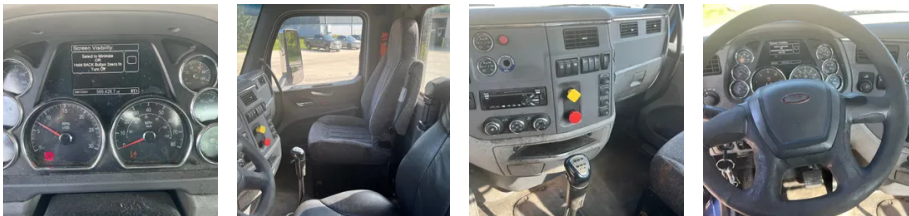

2016 Peterbilt 579 Day

Equipment Information

Price: \$27,500
Location: Mcfarland, WI
Unit Number: 1111509
Unit Address:
City: Mcfarland
State: WI - Wisconsin

Comments:

ESTIMATE TO REPAIR \$11,734 - TRUCK NEEDS REAR SPRING BUSHINGS AND PINS - REPLACE STEERING GEAR BOX - NEEDS STEER TIRES AND OTHER VARIOUS REPAIRS

Make	Peterbilt
Model	579
Year	2016
Mileage	569,428
Fuel Type	Diesel
Drivable	Yes
Unit Starts and Runs	Yes
Check Engine Light	Off
ABS Light	Off

Engine Derated

No

Needs Towed

No

Cab

Day

Engine