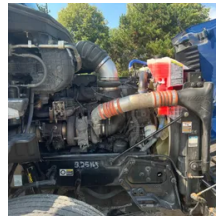

2016 Peterbilt 579 Day

Equipment Information

Price: \$27,500
Location: Mcfarland, WI
Unit Number: 1111509
Unit Address:
City: Mcfarland
State: WI - Wisconsin

Comments:

ESTIMATE TO REPAIR \$11,734 - TRUCK NEEDS REAR SPRING BUSHINGS AND PINS - REPLACE STEERING GEAR BOX - NEEDS STEER TIRES AND OTHER VARIOUS REPAIRS

Make	Peterbilt
Model	579
Year	2016
Mileage	569,428
Fuel Type	Diesel
Drivable	Yes
Unit Starts and Runs	Yes
Check Engine Light	Off
ABS Light	Off

Engine Derated

No

Needs Towed

No

Cab

Day

Engine