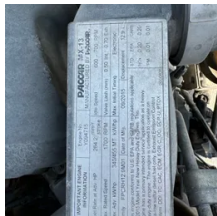

2016 Peterbilt 579 Sleeper

Equipment Information

Price: \$24,500
Location: Midland, MI
Unit Number: 2212233
Unit Address:
City: Midland
State: MI - Michigan

Comments:

Make	Peterbilt
Model	579
Year	2016
Mileage	745,086
Fuel Type	Diesel
Drivable	Yes
Unit Starts and Runs	Yes
Check Engine Light	Off
ABS Light	Off
Engine Derated	No
Needs Towed	No

Cab	Sleeper
Engine	MX13 Paccar
Transmission	Automatic Eaton
State	MI - Michigan
City	Midland
Wheel Or Hook	Fifth Wheel
Steer Tire Size	lp22.5
Drive Tire Size	lp22.5
Rear Suspension	Air
Rear Suspension Rating	40000
Rear Axles	Locking
Wet Kit	Hydrapak
APU	No
Last DOT Inspection	2024-07-29
Out of Service Date	2024-08-21