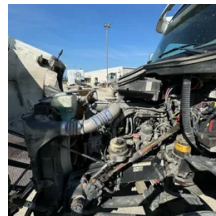

2016 Peterbilt 579 Sleeper

Equipment Information

Price: \$24,500
Location: Midland, MI
Unit Number: 2212233
Unit Address:
City: Midland
State: MI - Michigan

Comments:

Make	Peterbilt
Model	579
Year	2016
Mileage	745,086
Fuel Type	Diesel
Drivable	Yes
Unit Starts and Runs	Yes
Check Engine Light	Off
ABS Light	Off
Engine Derated	No
Needs Towed	No

Cab	Sleeper
Engine	MX13 Paccar
Transmission	Automatic Eaton
State	MI - Michigan
City	Midland
Wheel Or Hook	Fifth Wheel
Steer Tire Size	lp22.5
Drive Tire Size	lp22.5
Rear Suspension	Air
Rear Suspension Rating	40000
Rear Axles	Locking
Wet Kit	Hydrapak
APU	No
Last DOT Inspection	2024-07-29
Out of Service Date	2024-08-21