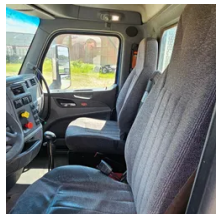

2016 Peterbilt 579 Day

Equipment Information

Price: \$24,500

Location: Spartanburg, SC

Unit Number: 1111445

Unit Address:

City: Spartanburg

State: SC - South Carolina

Comments:

Behind the right rear tires the frame is cracked, along with DEF faults.

Make	Peterbilt
Model	579
Year	2016
Mileage	721,272
Fuel Type	Diesel
Drivable	Yes
Unit Starts and Runs	Yes
Check Engine Light	On
ABS Light	Off
Engine Derated	No