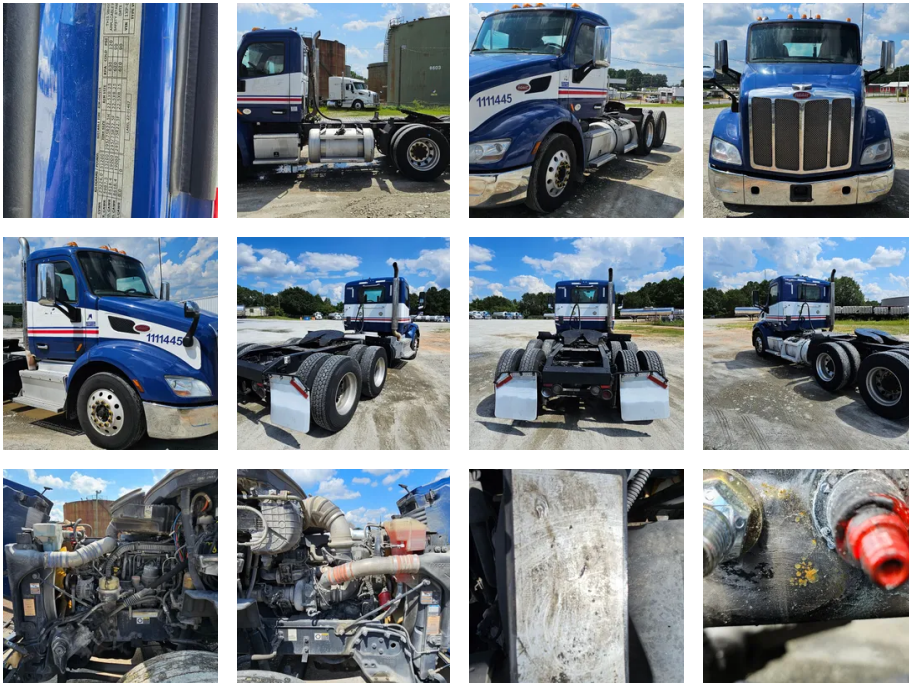

2016 Peterbilt 579 Day

Equipment Information

Price: \$24,500

Location: Spartanburg, SC

Unit Number: 1111445

Unit Address:

City: Spartanburg

State: SC - South Carolina

Comments:

Behind the right rear tires the frame is cracked, along with DEF faults.

Make	Peterbilt
Model	579
Year	2016
Mileage	721,272
Fuel Type	Diesel
Drivable	Yes
Unit Starts and Runs	Yes
Check Engine Light	On
ABS Light	Off
Engine Derated	No

Needs Towed	No
Cab	Day
Engine	MX-13 Paccar
Transmission	Manual Eaton Fuller
State	SC - South Carolina
City	Spartanburg
Wheel Or Hook	Fifth Wheel
Steer Tire Size	275/80R 22.5
Drive Tire Size	275/80R 22.5
Rear Suspension	Air
Rear Axles	Locking
Wet Kit	PTO
APU	No
Last DOT Inspection	2024-04-24
Out of Service Date	2024-08-21