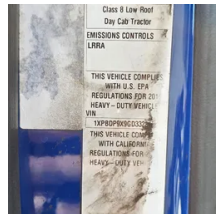

2016 Peterbilt 579 Day

Equipment Information

Price: \$24,500

Location: Spartanburg, SC

Unit Number: 1111445

Unit Address:

City: Spartanburg

State: SC - South Carolina

Comments:

Behind the right rear tires the frame is cracked, along with DEF faults.

Make	Peterbilt
Model	579
Year	2016
Mileage	721,272
Fuel Type	Diesel
Drivable	Yes
Unit Starts and Runs	Yes
Check Engine Light	On
ABS Light	Off
Engine Derated	No

Needs Towed	No
Cab	Day
Engine	MX-13 Paccar
Transmission	Manual Eaton Fuller
State	SC - South Carolina
City	Spartanburg
Wheel Or Hook	Fifth Wheel
Steer Tire Size	275/80R 22.5
Drive Tire Size	275/80R 22.5
Rear Suspension	Air
Rear Axles	Locking
Wet Kit	PTO
APU	No
Last DOT Inspection	2024-04-24
Out of Service Date	2024-08-21