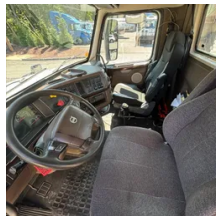

2015 VOLVO VNL Day

Equipment Information

Price: \$24,500
Location: Wharton, NJ
Unit Number: 60155
Unit Address:
City: Wharton
State: NJ - New Jersey

Comments:

TRUCK HAS BAD FUEL INJECTORS. FUEL IS MIXING INTO THE OIL.

Make	VOLVO
Model	VNL
Year	2015
Mileage	665,162
Fuel Type	Diesel
Drivable	Yes
Unit Starts and Runs	Yes
Check Engine Light	On
ABS Light	Off
Engine Derated	No

Needs Towed	No
Cab	Day
Engine	D13 Volvo
Transmission	Manual VOLVO
State	NJ - New Jersey
City	Wharton
Steer Tire Size	11r/22.5
Drive Tire Size	11r/22.5
Rear Suspension	Air
Rear Suspension Rating	20000
Rear Axles	Tag
Wet Kit	PTO
APU	No
Last DOT Inspection	2024-05-30
Out of Service Date	2024-07-18