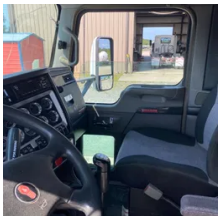

2015 KENWORTH T660 Sleeper

Equipment Information

Price: \$30,000
Location: Shreveport, LA
Unit Number: 2213240
Unit Address:
City: Shreveport
State: LA - Louisiana

Comments:

Make	KENWORTH
Model	T660
Year	2015
Mileage	521,371
Fuel Type	Diesel
Drivable	Yes
Unit Starts and Runs	Yes
Check Engine Light	On
ABS Light	Off
Engine Derated	No
Needs Towed	No