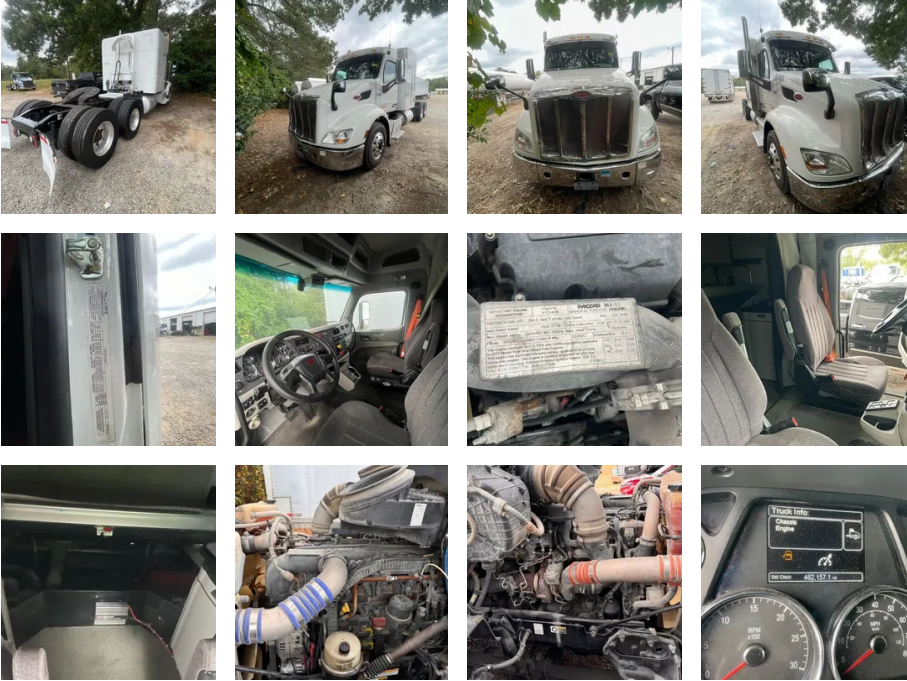

# 2018 Petebilt 579 Sleeper

## Equipment Information

**Price:** \$28,500

**Location:** North Augusta, SC

**Unit Number:** 2214776

**Unit Address:**

**City:** North Augusta

**State:** SC - South Carolina

**Comments:**

SEE ESTIMATE.

<b>Make</b>	Petebilt
<b>Model</b>	579
<b>Year</b>	2018
<b>Mileage</b>	462,157
<b>Fuel Type</b>	Diesel
<b>Drivable</b>	No
<b>Unit Starts and Runs</b>	No
<b>Check Engine Light</b>	Off
<b>ABS Light</b>	Off
<b>Engine Derated</b>	No