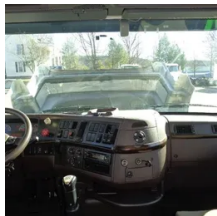

# 2013 Volvo VNL64-430 Sleeper

### Comments:

CEL ON DAMAGE TO R/S OF HOOD

<b>Make</b>	Volvo
<b>Model</b>	VNL64-430
<b>Year</b>	2013
<b>Mileage</b>	773,842
<b>Fuel Type</b>	Diesel
<b>Drivable</b>	Yes
<b>Unit Starts and Runs</b>	Yes
<b>Check Engine Light</b>	On
<b>ABS Light</b>	Off
<b>Engine Derated</b>	No