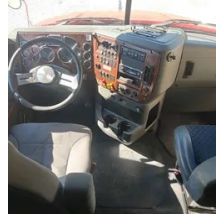

# 2015 Mack PINNACLE Sleeper

## Equipment Information

**Price:** Make Offer  
**Location:** Hope Hull, AL  
**Unit Number:** 2214200  
**Unit Address:**  
**City:** Hope Hull  
**State:** AL - Alabama

### Comments:

<b>Make</b>	Mack
<b>Model</b>	PINNACLE
<b>Year</b>	2015
<b>Mileage</b>	572,267
<b>Fuel Type</b>	Diesel
<b>Drivable</b>	Yes
<b>Unit Starts and Runs</b>	Yes
<b>Check Engine Light</b>	Off
<b>ABS Light</b>	Off
<b>Engine Derated</b>	No
<b>Needs Towed</b>	No

<b>Cab</b>	Sleeper
<b>Engine</b>	MP 7 MACK
<b>Transmission</b>	Automatic MACK
<b>State</b>	AL - Alabama
<b>City</b>	Hope Hull
<b>Wheel Or Hook</b>	Fifth Wheel
<b>Steer Tire Size</b>	11 R 22.5
<b>Drive Tire Size</b>	11 R 22.5
<b>Rear Suspension</b>	Air
<b>Rear Suspension Rating</b>	40000
<b>Rear Axles</b>	Locking
<b>Wet Kit</b>	N_A
<b>APU</b>	No
<b>Last DOT Inspection</b>	2022-08-09
<b>Out of Service Date</b>	2022-12-29