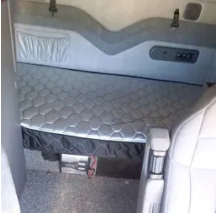

2015 Mack PINNACLE Sleeper

Equipment Information

Price: Make Offer
Location: Hope Hull, AL
Unit Number: 2214200
Unit Address:
City: Hope Hull
State: AL - Alabama

Comments:

Make	Mack
Model	PINNACLE
Year	2015
Mileage	572,267
Fuel Type	Diesel
Drivable	Yes
Unit Starts and Runs	Yes
Check Engine Light	Off
ABS Light	Off
Engine Derated	No
Needs Towed	No

Cab	Sleeper
Engine	MP 7 MACK
Transmission	Automatic MACK
State	AL - Alabama
City	Hope Hull
Wheel Or Hook	Fifth Wheel
Steer Tire Size	11 R 22.5
Drive Tire Size	11 R 22.5
Rear Suspension	Air
Rear Suspension Rating	40000
Rear Axles	Locking
Wet Kit	N_A
APU	No
Last DOT Inspection	2022-08-09
Out of Service Date	2022-12-29