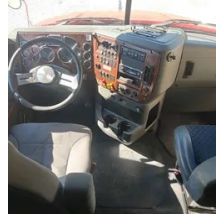

2015 Mack PINNACLE Sleeper

Equipment Information

Price: Make Offer
Location: Hope Hull, AL
Unit Number: 2214200
Unit Address:
City: Hope Hull
State: AL - Alabama

Comments:

Make	Mack
Model	PINNACLE
Year	2015
Mileage	572,267
Fuel Type	Diesel
Drivable	Yes
Unit Starts and Runs	Yes
Check Engine Light	Off
ABS Light	Off
Engine Derated	No
Needs Towed	No

Cab	Sleeper
Engine	MP 7 MACK
Transmission	Automatic MACK
State	AL - Alabama
City	Hope Hull
Wheel Or Hook	Fifth Wheel
Steer Tire Size	11 R 22.5
Drive Tire Size	11 R 22.5
Rear Suspension	Air
Rear Suspension Rating	40000
Rear Axles	Locking
Wet Kit	N_A
APU	No
Last DOT Inspection	2022-08-09
Out of Service Date	2022-12-29