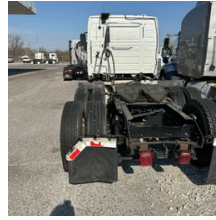

2014 Volvo VNM430 Sleeper

Equipment Information

Price: \$20,000
Location: Memphis, TN
Unit Number: 2210108
Unit Address:
City: Memphis
State: TN - Tennessee

Comments:

TRUCK RUNS, BUT COOLANT SEEPING INTO THE FUEL SYSTEM.

Make	Volvo
Model	VNM430
Year	2014
Mileage	683,646
Fuel Type	Diesel
Drivable	No
Unit Starts and Runs	No
Check Engine Light	On
ABS Light	Off
Engine Derated	No

Needs Towed	Yes
Cab	Sleeper
Engine	D11 VOLVO
Transmission	Automatic Eaton
State	TN - Tennessee
City	Memphis
Wheel Or Hook	Fifth Wheel
Steer Tire Size	22.5
Drive Tire Size	22.5
Rear Suspension	Air
Rear Axles	Tag
Wet Kit	Hydrapak
APU	No
Last DOT Inspection	2022-10-05
Out of Service Date	2023-01-03