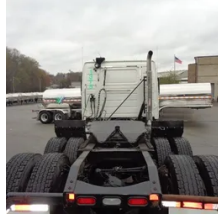

2012 Volvo VNL64-430 Sleeper

Equipment Information

Price: \$25,000
Location: Loudon, TN
Unit Number: 721375
Unit Address:
City: Loudon
State: TN - Tennessee

Comments:
CHECK ENGINE LIGHT ON

Make	Volvo
Model	VNL64-430
Year	2012
Mileage	787,770
Fuel Type	Diesel
Drivable	Yes
Unit Starts and Runs	Yes
Check Engine Light	On
ABS Light	Off
Engine Derated	No

Needs Towed	No
Cab	Sleeper
Engine	D13 Volvo
Transmission	Manual Eaton
State	TN - Tennessee
City	Loudon
Wheel Or Hook	Fifth Wheel
Steer Tire Size	275/80r22.5
Drive Tire Size	275/80r22.5
Rear Suspension	Air
Rear Axles	Locking
Wet Kit	Hydrapak
APU	No
Last DOT Inspection	2023-02-21
Out of Service Date	2023-03-15