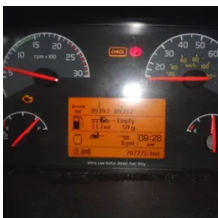

2012 Volvo VNL64-430 Sleeper

Equipment Information

Price: \$25,000
Location: Loudon, TN
Unit Number: 721375
Unit Address:
City: Loudon
State: TN - Tennessee

Comments:
CHECK ENGINE LIGHT ON

Make	Volvo
Model	VNL64-430
Year	2012
Mileage	787,770
Fuel Type	Diesel
Drivable	Yes
Unit Starts and Runs	Yes
Check Engine Light	On
ABS Light	Off
Engine Derated	No

Needs Towed	No
Cab	Sleeper
Engine	D13 Volvo
Transmission	Manual Eaton
State	TN - Tennessee
City	Loudon
Wheel Or Hook	Fifth Wheel
Steer Tire Size	275/80r22.5
Drive Tire Size	275/80r22.5
Rear Suspension	Air
Rear Axles	Locking
Wet Kit	Hydrapak
APU	No
Last DOT Inspection	2023-02-21
Out of Service Date	2023-03-15