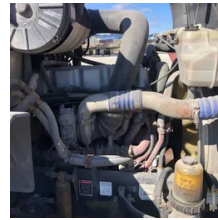

2015 Mack PINNACLE Sleeper

Equipment Information

Price: \$33,000
Location: Jacksonville, IL
Unit Number: 2214122
Unit Address:
City: Jacksonville
State: IL - Illinois

Comments:

Make	Mack
Model	PINNACLE
Year	2015
Mileage	942,401
Fuel Type	Diesel
Drivable	Yes
Unit Starts and Runs	Yes
Check Engine Light	Off
ABS Light	Off
Engine Derated	No
Needs Towed	No

Cab	Sleeper
Engine	MP7 395 HP MACK
Transmission	Automatic MACK/VOLVO
State	IL - Illinois
City	Jacksonville
Steer Tire Size	LP22.5
Drive Tire Size	LP22.5
Rear Suspension	Air
Rear Suspension Rating	34000
Rear Axles	Locking
Wet Kit	N_A
APU	No
Last DOT Inspection	2022-10-13
Out of Service Date	2023-01-01