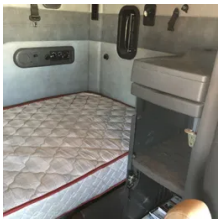

2015 Mack PINNACLE Sleeper

Equipment Information

Price: \$33,000
Location: Jacksonville, IL
Unit Number: 2214122
Unit Address:
City: Jacksonville
State: IL - Illinois

Comments:

Make	Mack
Model	PINNACLE
Year	2015
Mileage	942,401
Fuel Type	Diesel
Drivable	Yes
Unit Starts and Runs	Yes
Check Engine Light	Off
ABS Light	Off
Engine Derated	No
Needs Towed	No

Cab	Sleeper
Engine	MP7 395 HP MACK
Transmission	Automatic MACK/VOLVO
State	IL - Illinois
City	Jacksonville
Steer Tire Size	LP22.5
Drive Tire Size	LP22.5
Rear Suspension	Air
Rear Suspension Rating	34000
Rear Axles	Locking
Wet Kit	N_A
APU	No
Last DOT Inspection	2022-10-13
Out of Service Date	2023-01-01