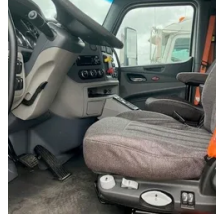

2016 Peterbilt 579 SLP Sleeper

Equipment Information

Price: \$35,000
Location: Houston, TX
Unit Number: 2211690
Unit Address:
City: Houston
State: TX - Texas

Comments:

CEL ON, HOOD AND BUMPER DAMAGE

Make	Peterbilt
Model	579 SLP
Year	2016
Mileage	845,754
Fuel Type	Diesel
Drivable	Yes
Unit Starts and Runs	Yes
Check Engine Light	On
ABS Light	Off
Engine Derated	No