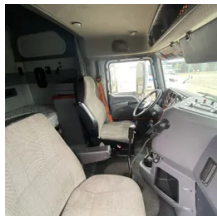

2014 Mack Pinnacle Sleeper

Equipment Information

Price: \$22,000
Location: Irving, TX
Unit Number: 608694
Unit Address:
City: Irving
State: TX - Texas

Comments:

CEL & ABD LIGHT ON - GAUGE CLUSTER DAMAGED & NOT WORKING - TRUCK RUNS GOOD AND VERY CLEAN UNIT

Make	Mack
Model	Pinnacle
Year	2014
Mileage	587,425
Fuel Type	Diesel
Drivable	Yes
Unit Starts and Runs	Yes
Check Engine Light	On
ABS Light	Off
Engine Derated	No

Needs Towed	No
Cab	Sleeper
Engine	MP8 Mack
Transmission	Manual Eaton
State	TX - Texas
City	Irving
Wheel Or Hook	Fifth Wheel
Steer Tire Size	22.5
Drive Tire Size	22.5
Rear Suspension	Air
Rear Axles	Locking
Wet Kit	Hydrapak
APU	Yes
APU	thermoflow
Last DOT Inspection	2022-11-03
Out of Service Date	2022-11-03