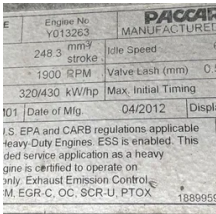

2013 Peterbilt 384 Sleeper

Equipment Information

Price: \$28,000

Location: North Canton, OH

Unit Number: 605918

Unit Address:

City: North Canton

State: OH - Ohio

Comments:

CHECK ENGINE LIGHT ON - WEAK BATTERIES - OIL LEAKS

Make	Peterbilt
Model	384
Year	2013
Mileage	619,971
Fuel Type	Diesel
Drivable	Yes
Unit Starts and Runs	Yes
Check Engine Light	On
ABS Light	Off
Engine Derated	No

Needs Towed	No
Cab	Sleeper
Engine	MX 10 PACCAR
Transmission	Manual Eaton
State	OH - Ohio
City	North Canton
Wheel Or Hook	Fifth Wheel
Steer Tire Size	275 80r 22.5
Drive Tire Size	445/50r 22.5
Rear Suspension	Air
Rear Suspension Rating	8618
Rear Axles	Locking
Wet Kit	Hydrapak
APU	No
Last DOT Inspection	2022-11-29
Out of Service Date	2022-11-29