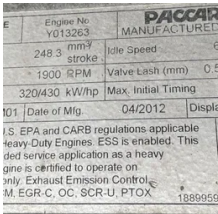

2013 Peterbilt 384 Sleeper

Equipment Information

Price: \$28,000

Location: North Canton, OH

Unit Number: 605918

Unit Address:

City: North Canton

State: OH - Ohio

Comments:

CHECK ENGINE LIGHT ON - WEAK BATTERIES - OIL LEAKS

Make	Peterbilt
Model	384
Year	2013
Mileage	619,971
Fuel Type	Diesel
Drivable	Yes
Unit Starts and Runs	Yes
Check Engine Light	On
ABS Light	Off
Engine Derated	No

Needs Towed	No
Cab	Sleeper
Engine	MX 10 PACCAR
Transmission	Manual Eaton
State	OH - Ohio
City	North Canton
Wheel Or Hook	Fifth Wheel
Steer Tire Size	275 80r 22.5
Drive Tire Size	445/50r 22.5
Rear Suspension	Air
Rear Suspension Rating	8618
Rear Axles	Locking
Wet Kit	Hydrapak
APU	No
Last DOT Inspection	2022-11-29
Out of Service Date	2022-11-29