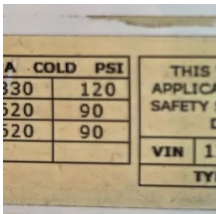

### Comments:

<b>Make</b>	Peterbilt
<b>Model</b>	579
<b>Year</b>	2015
<b>Mileage</b>	800,382
<b>Fuel Type</b>	Diesel
<b>Drivable</b>	Yes
<b>Unit Starts and Runs</b>	Yes
<b>Check Engine Light</b>	Off
<b>ABS Light</b>	Off
<b>Engine Derated</b>	No
<b>Needs Towed</b>	No