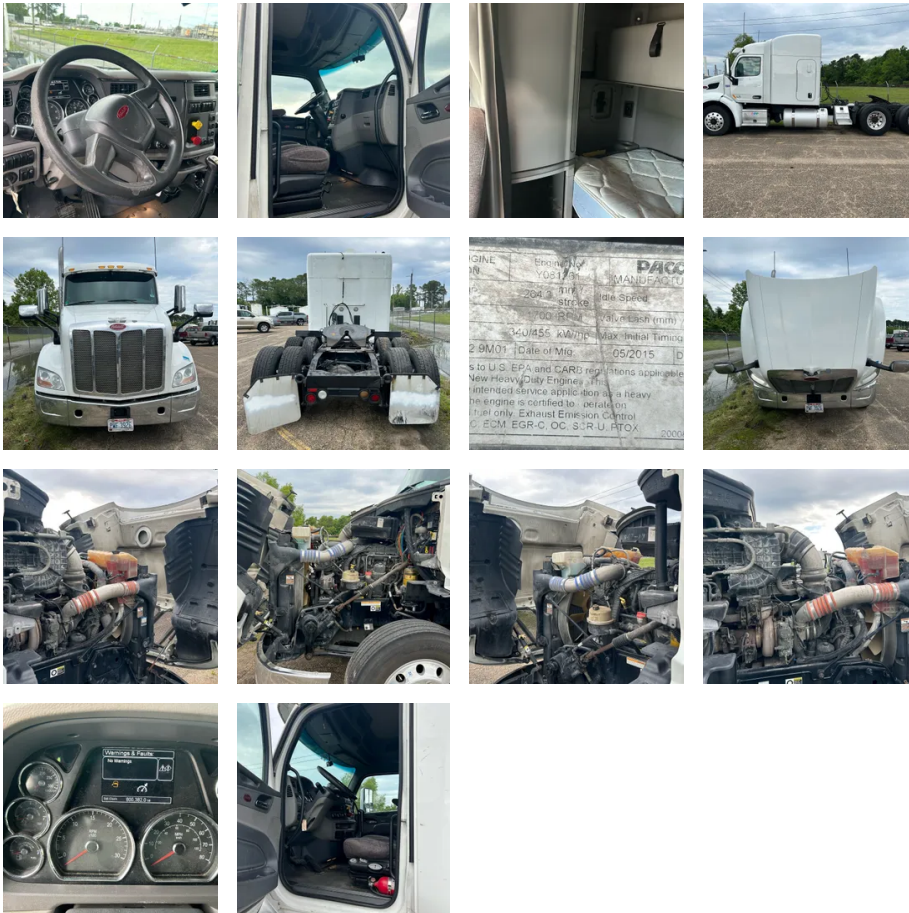

# 2015 Peterbilt 579 Sleeper

## Equipment Information

**Price:** \$33,000  
**Location:** Plaquemine, LA  
**Unit Number:** 2211421  
**Unit Address:**  
**City:** Plaquemine  
**State:** LA - Louisiana

### Comments:

<b>Make</b>	Peterbilt
<b>Model</b>	579
<b>Year</b>	2015
<b>Mileage</b>	800,382
<b>Fuel Type</b>	Diesel
<b>Drivable</b>	Yes
<b>Unit Starts and Runs</b>	Yes
<b>Check Engine Light</b>	Off
<b>ABS Light</b>	Off
<b>Engine Derated</b>	No
<b>Needs Towed</b>	No