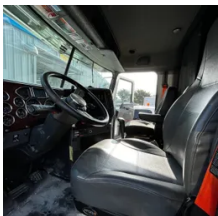

2014 Mack Pinnacle Sleeper

Equipment Information

Price: \$20,000

Location: Irving, TX

Unit Number: 608693

Unit Address:

City: Irving

State: TX - Texas

Comments:

CHECK ENGINE LIGHT ON - ESTIMATE RECOMMENDS REPLACEMENT OF (EGR VALVE, EGR COOLER, NOX SENSOR AND PREFORM REGEN)

Make	Mack
Model	Pinnacle
Year	2014
Mileage	566,311
Fuel Type	Diesel
Drivable	Yes
Unit Starts and Runs	Yes
Check Engine Light	On
ABS Light	Off