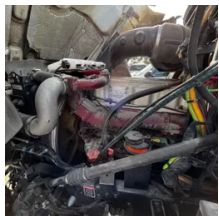

2014 Mack Pinnacle Sleeper

Equipment Information

Price: \$20,000

Location: Irving, TX

Unit Number: 608693

Unit Address:

City: Irving

State: TX - Texas

Comments:

CHECK ENGINE LIGHT ON - ESTIMATE RECOMMENDS REPLACEMENT OF (EGR VALVE, EGR COOLER, NOX SENSOR AND PREFORM REGEN)

Make	Mack
Model	Pinnacle
Year	2014
Mileage	566,311
Fuel Type	Diesel
Drivable	Yes
Unit Starts and Runs	Yes
Check Engine Light	On
ABS Light	Off

Engine Derated	No
Needs Towed	No
Cab	Sleeper
Engine	MP8 Mack
Transmission	Manual Eaton
State	TX - Texas
City	Irving
Wheel Or Hook	Fifth Wheel
Steer Tire Size	22.5
Drive Tire Size	22.5
Rear Suspension	Air
Rear Axles	Locking
Wet Kit	Hydrapak
APU	Yes
APU	thermoflow
Last DOT Inspection	2022-11-08
Out of Service Date	2022-11-28