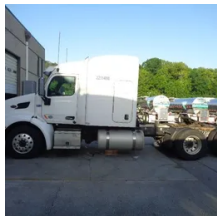

2016 Peterbilt 579 Sleeper

Equipment Information

Price: \$37,000
Location: Loudon, TN
Unit Number: 2211480
Unit Address:
City: Loudon
State: TN - Tennessee

Comments:

Make	Peterbilt
Model	579
Year	2016
Mileage	753,951
Fuel Type	Diesel
Drivable	Yes
Unit Starts and Runs	Yes
Check Engine Light	Off
ABS Light	Off
Engine Derated	No
Needs Towed	No

Cab	Sleeper
Engine	MX13 Paccar
Transmission	Manual Eaton
State	TN - Tennessee
City	Loudon
Wheel Or Hook	Fifth Wheel
Steer Tire Size	275/80/22.5
Drive Tire Size	275/80/22.5
Rear Suspension	Air
Rear Suspension Rating	19000
Rear Axles	Locking
Wet Kit	PTO
APU	No
Last DOT Inspection	2023-02-21
Out of Service Date	2023-05-10