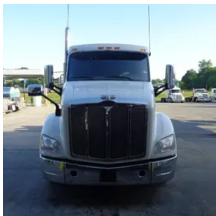

2016 Peterbilt 579 Sleeper

Equipment Information

Price: \$37,000
Location: Loudon, TN
Unit Number: 2211480
Unit Address:
City: Loudon
State: TN - Tennessee

Comments:

Make	Peterbilt
Model	579
Year	2016
Mileage	753,951
Fuel Type	Diesel
Drivable	Yes
Unit Starts and Runs	Yes
Check Engine Light	Off
ABS Light	Off
Engine Derated	No
Needs Towed	No

Cab	Sleeper
Engine	MX13 Paccar
Transmission	Manual Eaton
State	TN - Tennessee
City	Loudon
Wheel Or Hook	Fifth Wheel
Steer Tire Size	275/80/22.5
Drive Tire Size	275/80/22.5
Rear Suspension	Air
Rear Suspension Rating	19000
Rear Axles	Locking
Wet Kit	PTO
APU	No
Last DOT Inspection	2023-02-21
Out of Service Date	2023-05-10