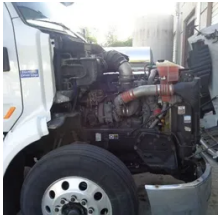

2016 Peterbilt 579 Sleeper

Equipment Information

Price: \$37,000
Location: Loudon, TN
Unit Number: 2211480
Unit Address:
City: Loudon
State: TN - Tennessee

Comments:

Make	Peterbilt
Model	579
Year	2016
Mileage	753,951
Fuel Type	Diesel
Drivable	Yes
Unit Starts and Runs	Yes
Check Engine Light	Off
ABS Light	Off
Engine Derated	No
Needs Towed	No

Cab	Sleeper
Engine	MX13 Paccar
Transmission	Manual Eaton
State	TN - Tennessee
City	Loudon
Wheel Or Hook	Fifth Wheel
Steer Tire Size	275/80/22.5
Drive Tire Size	275/80/22.5
Rear Suspension	Air
Rear Suspension Rating	19000
Rear Axles	Locking
Wet Kit	PTO
APU	No
Last DOT Inspection	2023-02-21
Out of Service Date	2023-05-10