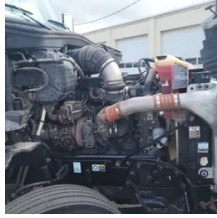

2016 PETERBILT 579 Sleeper

Equipment Information

Price: \$33,000
Location: Allentown, PA
Unit Number: 2211732
Unit Address:
City: Allentown
State: PA - Pennsylvania

Comments:

RUNNER - ABS & CEL LIGHTS ON

Make	PETERBILT
Model	579
Year	2016
Mileage	934,185
Fuel Type	Diesel
Drivable	Yes
Unit Starts and Runs	Yes
Check Engine Light	On
ABS Light	Off
Engine Derated	No

Needs Towed

No

Cab

Sleeper

Engine

MX13 PACCAR

Transmission

Automatic EATION