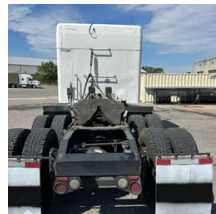

2017 Peterbilt 579 Sleeper

Equipment Information

Price: \$40,000
Location: Memphis, TN
Unit Number: 2212528
Unit Address:
City: Memphis
State: TN - Tennessee

Comments:

Make	Peterbilt
Model	579
Year	2017
Mileage	769,967
Fuel Type	Diesel
Drivable	Yes
Unit Starts and Runs	Yes
Check Engine Light	Off
ABS Light	Off
Engine Derated	No
Needs Towed	No

Cab	Sleeper
Engine	Paccar 2016
Transmission	Manual Eaton Fuller
State	TN - Tennessee
City	Memphis
Wheel Or Hook	Fifth Wheel
Steer Tire Size	22.5
Drive Tire Size	22.5
Rear Suspension	Air
Rear Axles	Locking
Wet Kit	N_A
APU	No
Last DOT Inspection	2022-10-03
Out of Service Date	2023-05-18