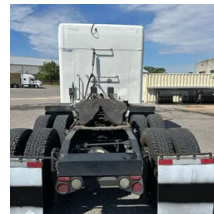

# 2017 Peterbilt 579 Sleeper

## Equipment Information

**Price:** \$40,000  
**Location:** Memphis, TN  
**Unit Number:** 2212528  
**Unit Address:**  
**City:** Memphis  
**State:** TN - Tennessee

### Comments:

<b>Make</b>	Peterbilt
<b>Model</b>	579
<b>Year</b>	2017
<b>Mileage</b>	769,967
<b>Fuel Type</b>	Diesel
<b>Drivable</b>	Yes
<b>Unit Starts and Runs</b>	Yes
<b>Check Engine Light</b>	Off
<b>ABS Light</b>	Off
<b>Engine Derated</b>	No
<b>Needs Towed</b>	No

<b>Cab</b>	Sleeper
<b>Engine</b>	Paccar 2016
<b>Transmission</b>	Manual Eaton Fuller
<b>State</b>	TN - Tennessee
<b>City</b>	Memphis
<b>Wheel Or Hook</b>	Fifth Wheel
<b>Steer Tire Size</b>	22.5
<b>Drive Tire Size</b>	22.5
<b>Rear Suspension</b>	Air
<b>Rear Axles</b>	Locking
<b>Wet Kit</b>	N_A
<b>APU</b>	No
<b>Last DOT Inspection</b>	2022-10-03
<b>Out of Service Date</b>	2023-05-18