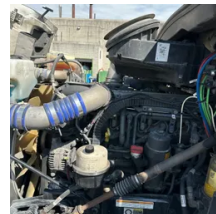

2017 Peterbilt 579 Sleeper

Equipment Information

Price: \$35,000

Location: Memphis, TN

Unit Number: 2212526

Unit Address:

City: Memphis

State: TN - Tennessee

Comments:

GOOD TRUCK - ***DISCLOSURE*** FRAME RAIL HAS BEEN SECTIONED BEHIND CAB ON R/S AND NEAR 5TH WHEEL ON LEFT 3 YEARS AGO DUE TO BRAKE FIRE.

Make	Peterbilt
Model	579
Year	2017
Mileage	719,108
Fuel Type	Diesel
Drivable	Yes
Unit Starts and Runs	Yes
Check Engine Light	Off
ABS Light	Off

Engine Derated

No

Needs Towed

No

Cab

Sleeper

Engine

MX13 Paccar