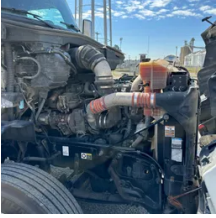

2017 Peterbilt 579 Sleeper

Equipment Information

Price: \$35,000

Location: Memphis, TN

Unit Number: 2212526

Unit Address:

City: Memphis

State: TN - Tennessee

Comments:

GOOD TRUCK - ***DISCLOSURE*** FRAME RAIL HAS BEEN SECTIONED BEHIND CAB ON R/S AND NEAR 5TH WHEEL ON LEFT 3 YEARS AGO DUE TO BRAKE FIRE.

Make	Peterbilt
Model	579
Year	2017
Mileage	719,108
Fuel Type	Diesel
Drivable	Yes
Unit Starts and Runs	Yes
Check Engine Light	Off
ABS Light	Off