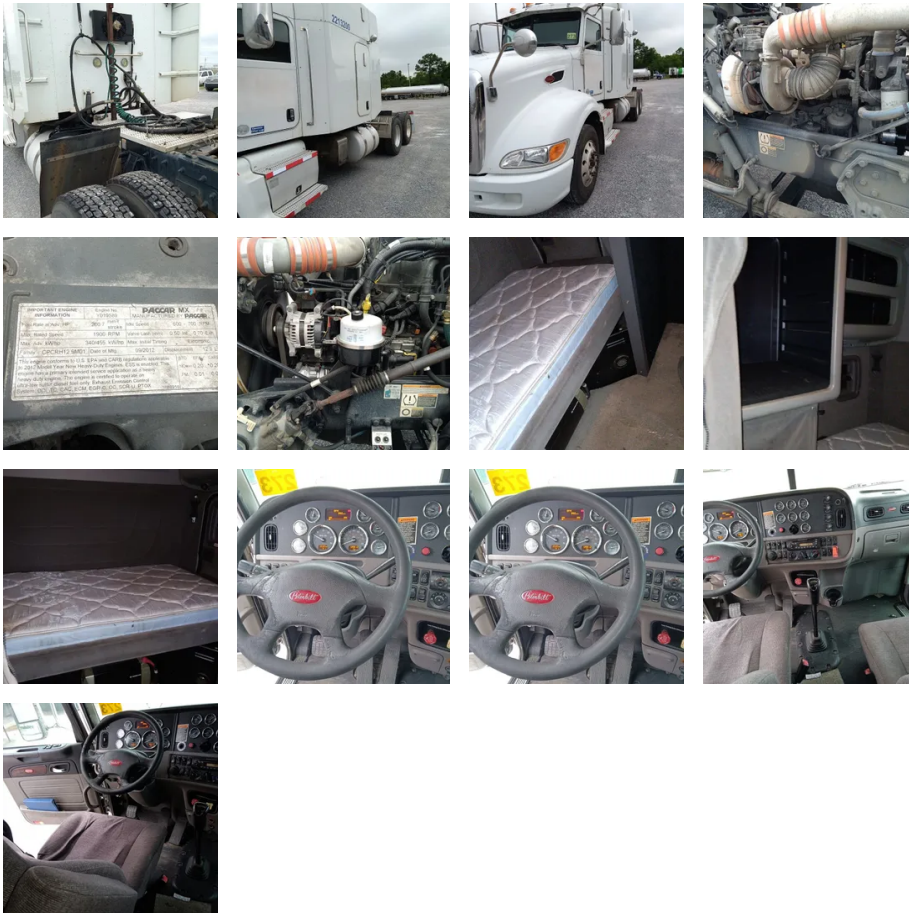

2014 Peterbilt 386 SLEEPER

Equipment Information

Price: \$35,000
Location: Theodore, AL
Unit Number: 2213200
Unit Address:
City: Theodore
State: AL - Alabama

Comments:

SPEEDOMETER REPLACED AT 8/3/2021. MILEAGE AT THAT TIME 571,225. TRUCK CURRENTLY HAS 700,209 MILES ON IT.

Make	Peterbilt
Model	386
Year	2014
Mileage	128,912
Fuel Type	Diesel
Drivable	Yes
Unit Starts and Runs	Yes
Check Engine Light	Off
ABS Light	Off
Engine Derated	No

Needs Towed	No
Cab	SLEEPER
Engine	MX13 PACCAR
Transmission	Manual eaton
State	AL - Alabama
City	Theodore
Wheel Or Hook	Fifth Wheel
Steer Tire Size	275/80/22.5
Drive Tire Size	275/80/22.5
Rear Suspension	Air
Rear Axles	Locking
Wet Kit	Hydrapak
APU	Yes
APU	tripac
Last DOT Inspection	2023-04-11
Out of Service Date	2023-05-23