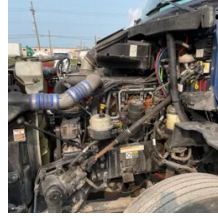

# 2016 Peterbilt 579 Sleeper

# Equipment Information

**Price:** \$38,000  
**Location:** Newell, WV  
**Unit Number:** 2211367  
**Unit Address:**  
**City:** Newell  
**State:** WV - West Virginia

**Comments:**  
GOOD TRUCK

<b>Make</b>	Peterbilt
<b>Model</b>	579
<b>Year</b>	2016
<b>Mileage</b>	772,462
<b>Fuel Type</b>	Diesel
<b>Drivable</b>	Yes
<b>Unit Starts and Runs</b>	Yes
<b>Check Engine Light</b>	Off
<b>ABS Light</b>	Off
<b>Engine Derated</b>	No