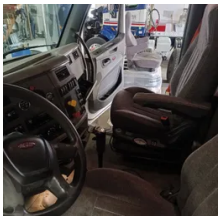

2016 PETERBILT 579 Sleeper

Equipment Information

Price: \$30,000
Location: Rocky Hill, CT
Unit Number: 2211411
Unit Address:
City: Rocky Hill
State: CT - Connecticut

Comments:
ADAPTIVE CRUISE FAULT LIGHT ON

Make	PETERBILT
Model	579
Year	2016
Mileage	1,005,041
Fuel Type	Diesel
Drivable	Yes
Unit Starts and Runs	Yes
Check Engine Light	Off
ABS Light	Off
Engine Derated	No

Needs Towed	No
Cab	Sleeper
Engine	MX13 PACCAR
Transmission	Manual EATON
State	CT - Connecticut
City	Rocky Hill
Wheel Or Hook	Fifth Wheel
Steer Tire Size	275/80R22.5
Drive Tire Size	445/50R22.5
Rear Suspension	Air
Rear Suspension Rating	40,000
Rear Axles	Locking
Wet Kit	PTO
APU	No
Last DOT Inspection	2022-12-01
Out of Service Date	2023-05-01