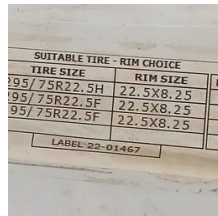

2016 PETERBILT 579 Sleeper

Equipment Information

Price: \$30,000
Location: Rocky Hill, CT
Unit Number: 2211411
Unit Address:
City: Rocky Hill
State: CT - Connecticut

Comments:
ADAPTIVE CRUISE FAULT LIGHT ON

Make	PETERBILT
Model	579
Year	2016
Mileage	1,005,041
Fuel Type	Diesel
Drivable	Yes
Unit Starts and Runs	Yes
Check Engine Light	Off
ABS Light	Off
Engine Derated	No

Needs Towed	No
Cab	Sleeper
Engine	MX13 PACCAR
Transmission	Manual EATON
State	CT - Connecticut
City	Rocky Hill
Wheel Or Hook	Fifth Wheel
Steer Tire Size	275/80R22.5
Drive Tire Size	445/50R22.5
Rear Suspension	Air
Rear Suspension Rating	40,000
Rear Axles	Locking
Wet Kit	PTO
APU	No
Last DOT Inspection	2022-12-01
Out of Service Date	2023-05-01