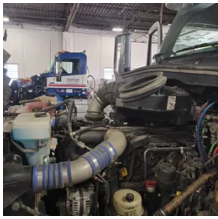

2016 PETERBILT 579 Sleeper

Equipment Information

Price: \$30,000
Location: Rocky Hill, CT
Unit Number: 2211411
Unit Address:
City: Rocky Hill
State: CT - Connecticut

Comments:
ADAPTIVE CRUISE FAULT LIGHT ON

Make	PETERBILT
Model	579
Year	2016
Mileage	1,005,041
Fuel Type	Diesel
Drivable	Yes
Unit Starts and Runs	Yes
Check Engine Light	Off
ABS Light	Off
Engine Derated	No

Needs Towed	No
Cab	Sleeper
Engine	MX13 PACCAR
Transmission	Manual EATON
State	CT - Connecticut
City	Rocky Hill
Wheel Or Hook	Fifth Wheel
Steer Tire Size	275/80R22.5
Drive Tire Size	445/50R22.5
Rear Suspension	Air
Rear Suspension Rating	40,000
Rear Axles	Locking
Wet Kit	PTO
APU	No
Last DOT Inspection	2022-12-01
Out of Service Date	2023-05-01