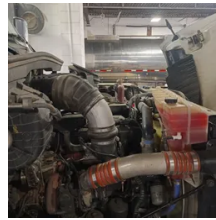

2016 PETERBILT 579 Sleeper

Equipment Information

Price: \$30,000
Location: Rocky Hill, CT
Unit Number: 2211411
Unit Address:
City: Rocky Hill
State: CT - Connecticut

Comments:
ADAPTIVE CRUISE FAULT LIGHT ON

Make	PETERBILT
Model	579
Year	2016
Mileage	1,005,041
Fuel Type	Diesel
Drivable	Yes
Unit Starts and Runs	Yes
Check Engine Light	Off
ABS Light	Off
Engine Derated	No

Needs Towed	No
Cab	Sleeper
Engine	MX13 PACCAR
Transmission	Manual EATON
State	CT - Connecticut
City	Rocky Hill
Wheel Or Hook	Fifth Wheel
Steer Tire Size	275/80R22.5
Drive Tire Size	445/50R22.5
Rear Suspension	Air
Rear Suspension Rating	40,000
Rear Axles	Locking
Wet Kit	PTO
APU	No
Last DOT Inspection	2022-12-01
Out of Service Date	2023-05-01